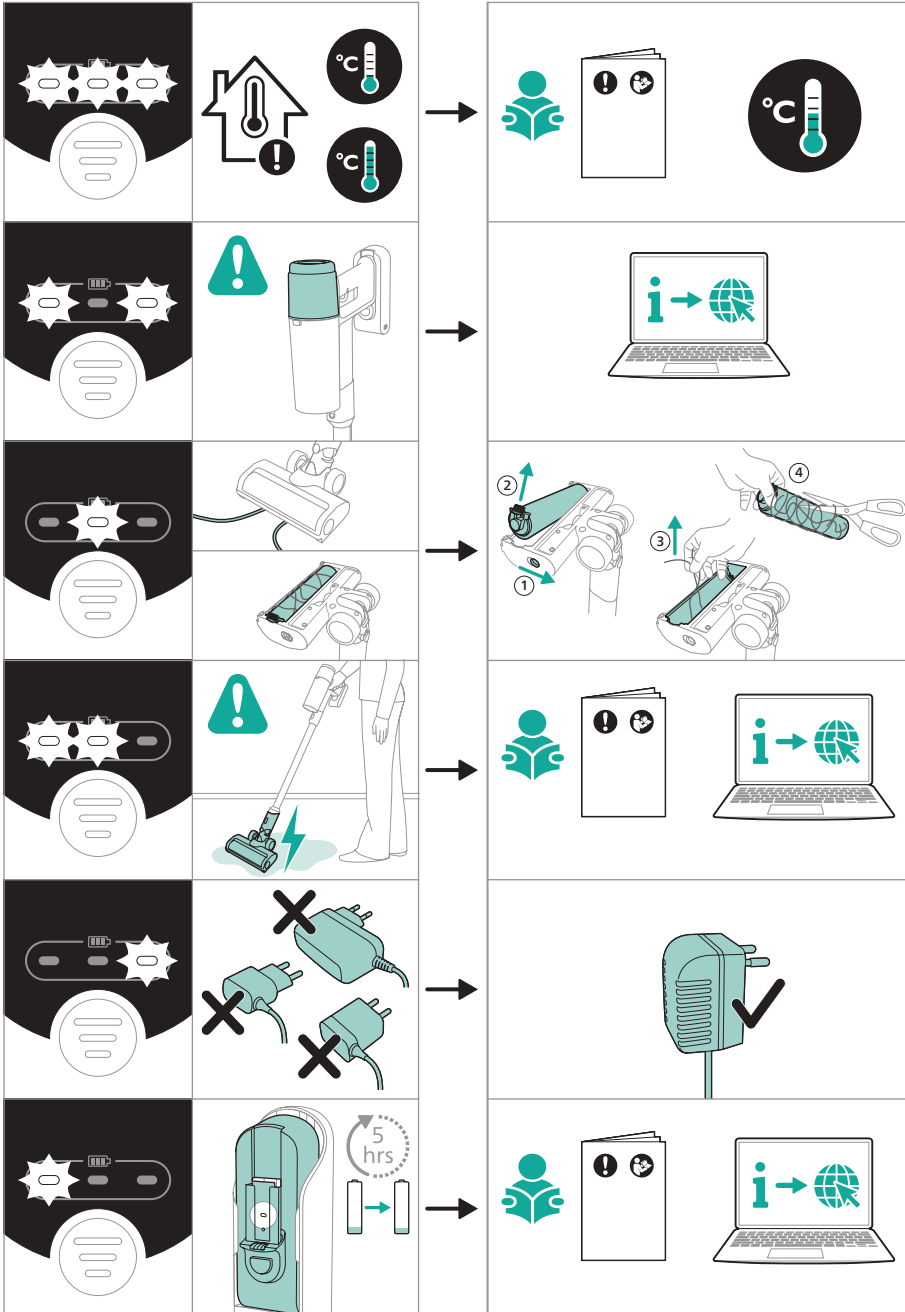

PHILIPS

3000 Series

Cordless Vacuum

XC303*

XC313*

* = 0-9, representing different colors

	3	  	13
	4	 	14
	6	 	15
 	6	 	15
	7	  	16
	7		17
	8		18
	8		19
	9		20
 	10	 	20
  	12		

XC3133

XC313*

LOVEAIR

Instrukcja pobrana ze strony loveair.pl

 100% recycled paper
100% papier recyclé

642001013020