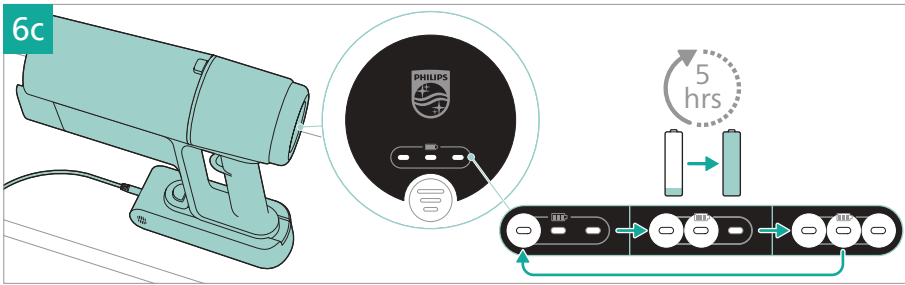

PHILIPS

3000 Series

Cordless Vacuum

XC303*

XC313*

* = 0-9, representing different colors

	3	  	13
	4	 	14
	6	 	15
 	6	 	15
	7	  	16
	7		17
	8		18
	8		19
	9		20
 	10	 	20
  	12		

XC3133

XC313*

LOVEAIR

Instrukcja pobrana ze strony loveair.pl

 100% recycled paper
100% papier recyclé

642001013020