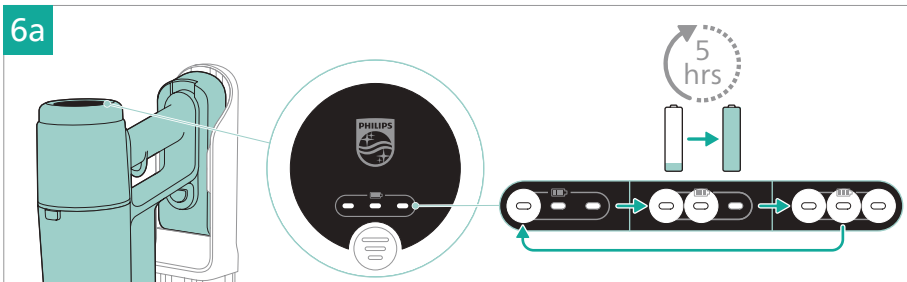

PHILIPS

3000 Series

Cordless Vacuum

XC303*

XC313*

* = 0-9, representing different colors

	3	  	13
	4	 	14
	6	 	15
 	6	 	15
	7	  	16
	7		17
	8		18
	8		19
	9		20
 	10	 	20
  	12		

XC3133

XC313*

LOVEAIR

Instrukcja pobrana ze strony loveair.pl

 100% recycled paper
100% papier recyclé

642001013020