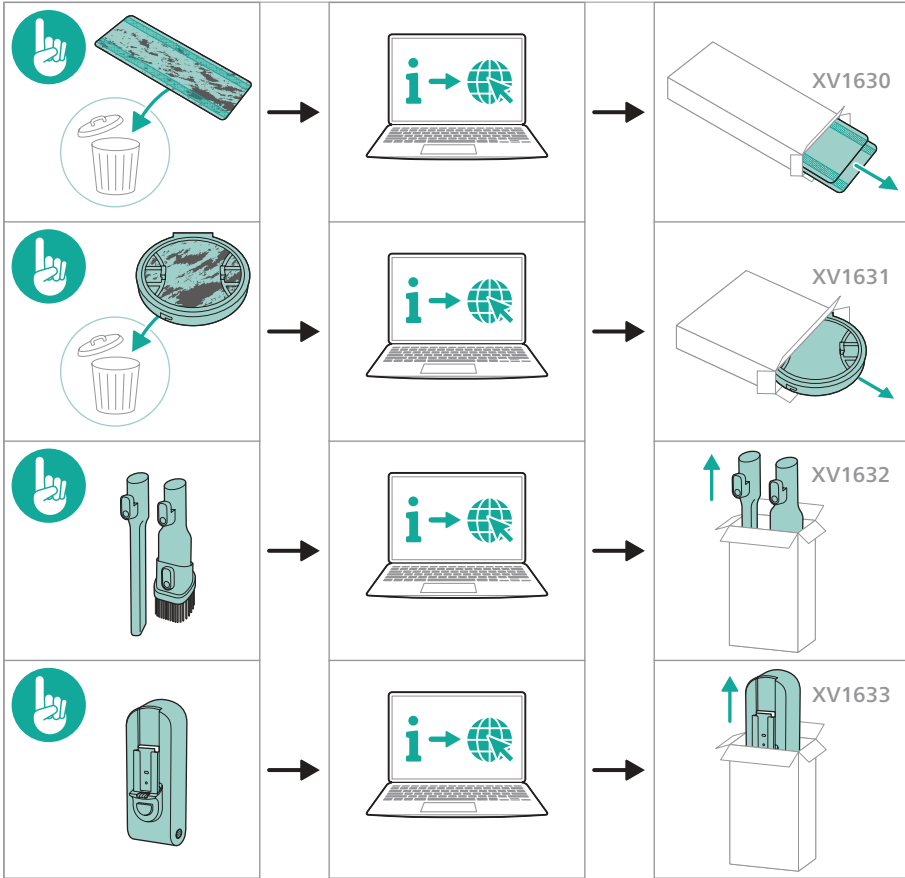

PHILIPS

3000 Series

Cordless Vacuum

XC303*

XC313*

* = 0-9, representing different colors

	3	  	13
	4	 	14
	6	 	15
 	6	 	15
	7	  	16
	7		17
	8		18
	8		19
	9		20
 	10	 	20
  	12		

XC3133

XC313*

LOVEAIR

Instrukcja pobrana ze strony loveair.pl

 100% recycled paper
100% papier recyclé

642001013020