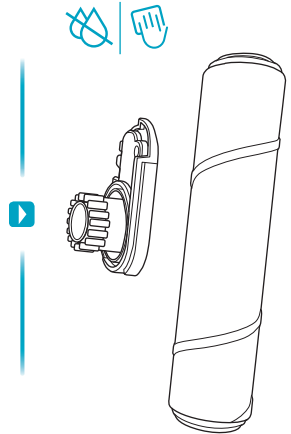

Carpet

Hard Floor

ESKW5	KIT23	KIT22	ZE167	ZE155	ZE149	ZE149A
900 923 607	900 923 383	900 923 354	900 923 609	900 923 379	900 923 380	900 923 381
Yearly performance Kit	Home and car kit	Duster kit	Battery 4.0Ah/57Wh	PetPro+	BedProPower+	BedProPowerUV+
ZE168	ZE158	ZE159	ZE146	ZE166		
900 923 610	900 923 440	900 923 442	900 923 361	900 923 608		
PowerPro mop nozzle	Standard pads	Delicate pads	Duster	PowerPro hard floor nozzle		
						A24538805
						RECYCLED Paper made from recycled material FSC® C139575