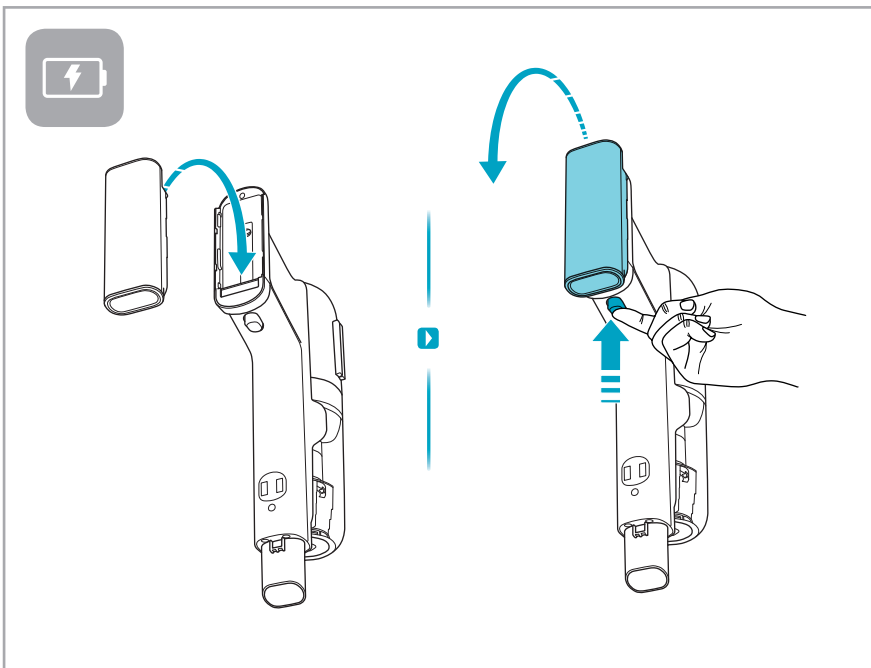

Carpet

Hard Floor

ESKW5	KIT23	KIT22	ZE167	ZE155	ZE149	ZE149A
900 923 607	900 923 383	900 923 354	900 923 609	900 923 379	900 923 380	900 923 381
Yearly performance Kit	Home and car kit	Duster kit	Battery 4.0Ah/57Wh	PetPro+	BedProPower+	BedProPowerUV+
ZE168	ZE158	ZE159	ZE146	ZE166		
900 923 610	900 923 440	900 923 442	900 923 361	900 923 608		
PowerPro mop nozzle	Standard pads	Delicate pads	Duster	PowerPro hard floor nozzle		
						A24538805
						RECYCLED Paper made from recycled material FSC® C139575