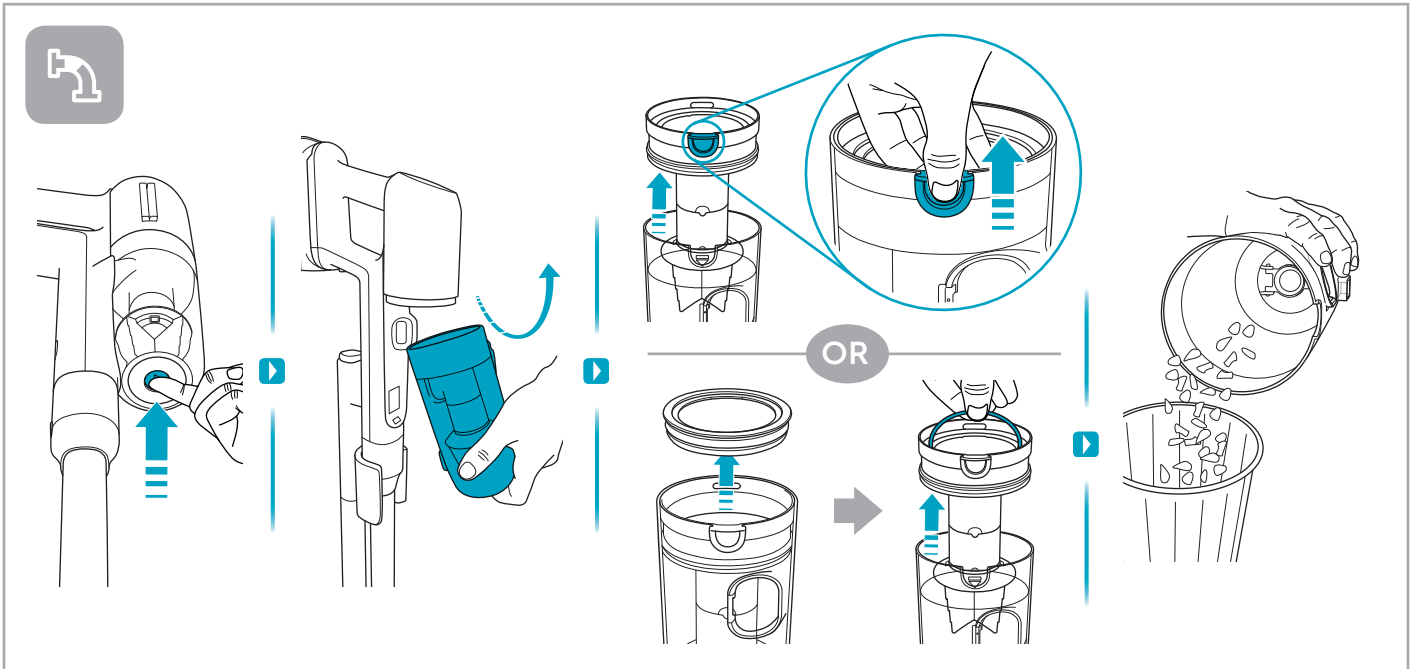

Carpet

Hard Floor

ESKW5	KIT23	KIT22	ZE167	ZE155	ZE149	ZE149A
900 923 607	900 923 383	900 923 354	900 923 609	900 923 379	900 923 380	900 923 381
Yearly performance Kit	Home and car kit	Duster kit	Battery 4.0Ah/57Wh	PetPro+	BedProPower+	BedProPowerUV+
ZE168	ZE158	ZE159	ZE146	ZE166		
900 923 610	900 923 440	900 923 442	900 923 361	900 923 608		
PowerPro mop nozzle	Standard pads	Delicate pads	Duster	PowerPro hard floor nozzle		
						A24538805
						RECYCLED Paper made from recycled material FSC® C139575