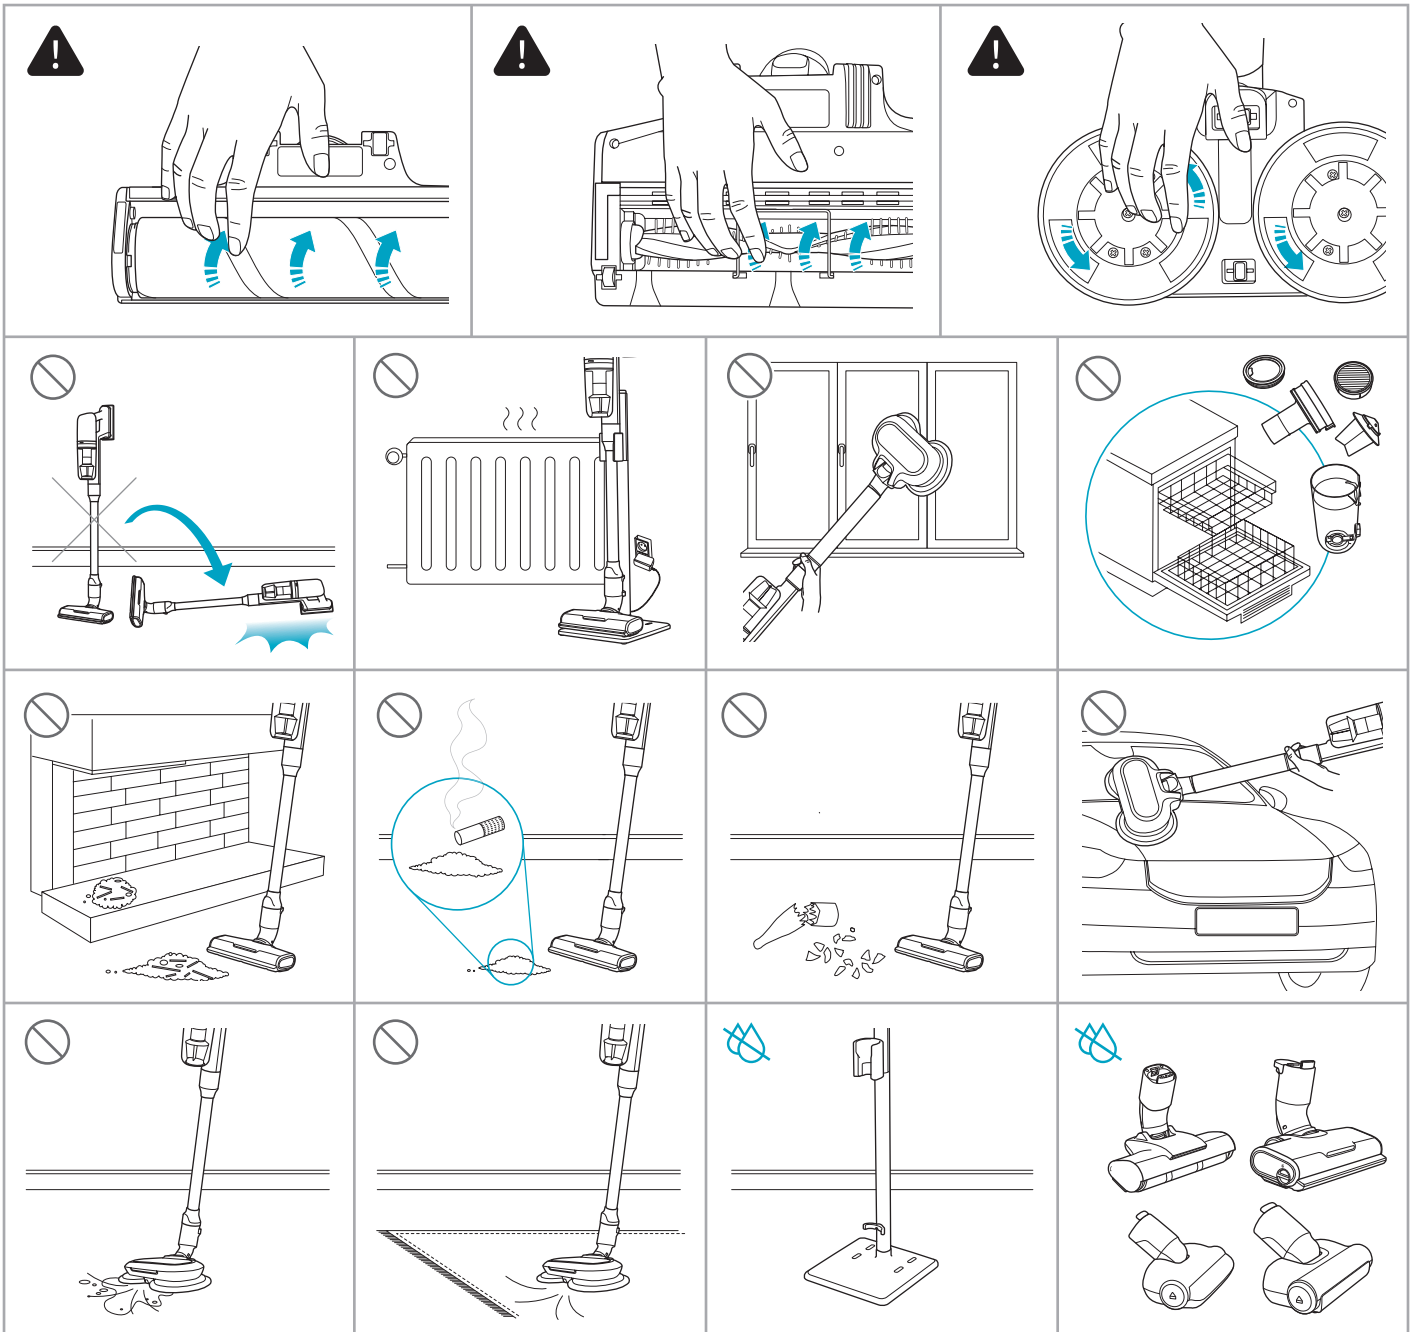

Carpet

Hard Floor

ESKW5	KIT23	KIT22	ZE167	ZE155	ZE149	ZE149A
900 923 607	900 923 383	900 923 354	900 923 609	900 923 379	900 923 380	900 923 381
Yearly performance Kit	Home and car kit	Duster kit	Battery 4.0Ah/57Wh	PetPro+	BedProPower+	BedProPowerUV+
ZE168	ZE158	ZE159	ZE146	ZE166		
900 923 610	900 923 440	900 923 442	900 923 361	900 923 608		
PowerPro mop nozzle	Standard pads	Delicate pads	Duster	PowerPro hard floor nozzle		
						A24538805
						RECYCLED Paper made from recycled material FSC® C139575