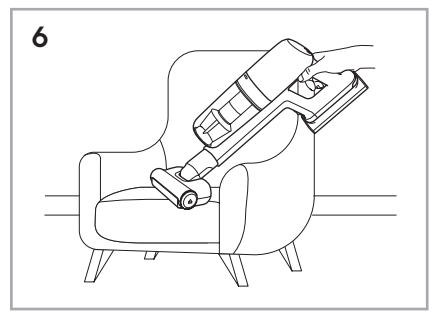

Carpet

Hard Floor

ESKW5	KIT23	KIT22	ZE167	ZE155	ZE149	ZE149A
900 923 607	900 923 383	900 923 354	900 923 609	900 923 379	900 923 380	900 923 381
Yearly performance Kit	Home and car kit	Duster kit	Battery 4.0Ah/57Wh	PetPro+	BedProPower+	BedProPowerUV+
ZE168	ZE158	ZE159	ZE146	ZE166		
900 923 610	900 923 440	900 923 442	900 923 361	900 923 608		
PowerPro mop nozzle	Standard pads	Delicate pads	Duster	PowerPro hard floor nozzle		
						A24538805
						RECYCLED Paper made from recycled material FSC® C139575