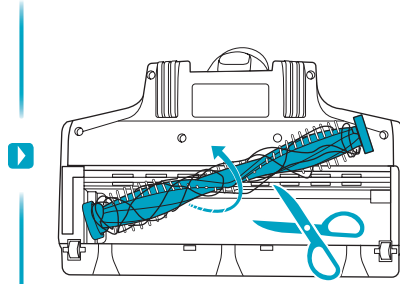

Carpet

Hard Floor

ESKW5	KIT23	KIT22	ZE167	ZE155	ZE149	ZE149A
900 923 607	900 923 383	900 923 354	900 923 609	900 923 379	900 923 380	900 923 381
Yearly performance Kit	Home and car kit	Duster kit	Battery 4.0Ah/57Wh	PetPro+	BedProPower+	BedProPowerUV+
ZE168	ZE158	ZE159	ZE146	ZE166		
900 923 610	900 923 440	900 923 442	900 923 361	900 923 608		
PowerPro mop nozzle	Standard pads	Delicate pads	Duster	PowerPro hard floor nozzle		
						A24538805
						RECYCLED Paper made from recycled material FSC® C139575