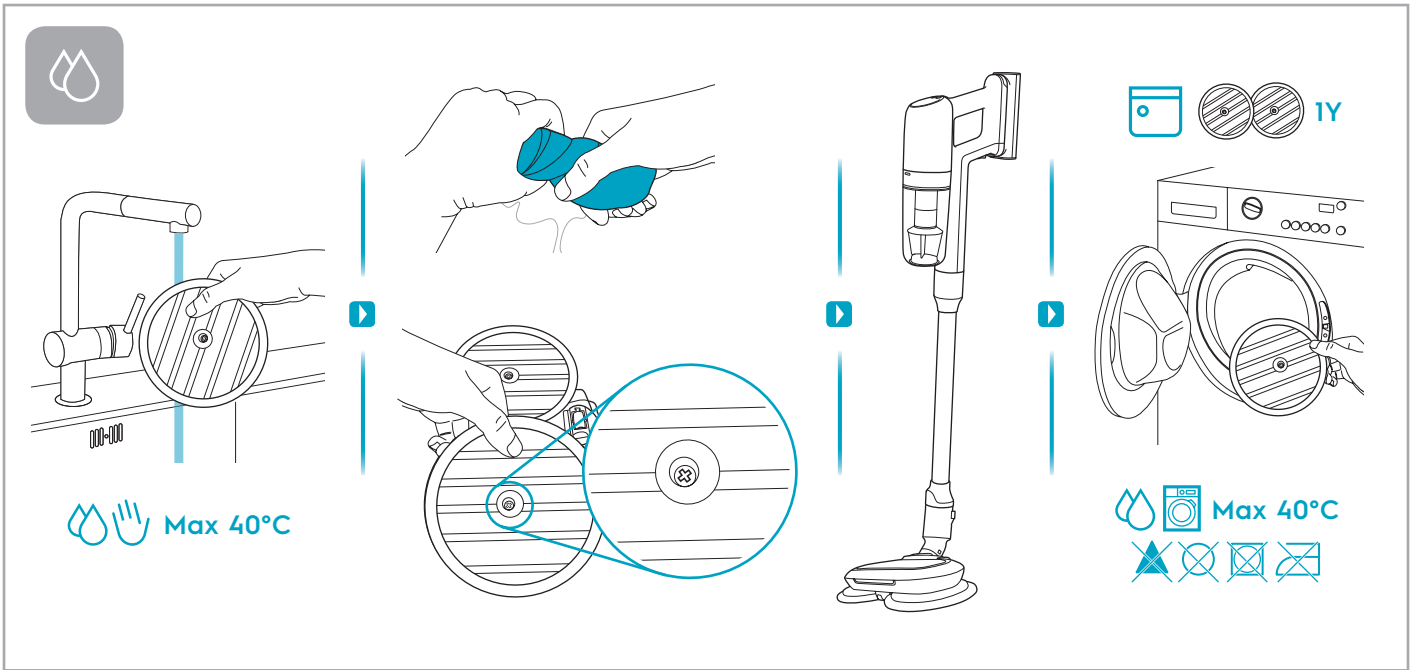

Carpet

Hard Floor

ESKW5	KIT23	KIT22	ZE167	ZE155	ZE149	ZE149A
900 923 607	900 923 383	900 923 354	900 923 609	900 923 379	900 923 380	900 923 381
Yearly performance Kit	Home and car kit	Duster kit	Battery 4.0Ah/57Wh	PetPro+	BedProPower+	BedProPowerUV+
ZE168	ZE158	ZE159	ZE146	ZE166		
900 923 610	900 923 440	900 923 442	900 923 361	900 923 608		
PowerPro mop nozzle	Standard pads	Delicate pads	Duster	PowerPro hard floor nozzle		
						A24538805
						RECYCLED Paper made from recycled material FSC® C139575