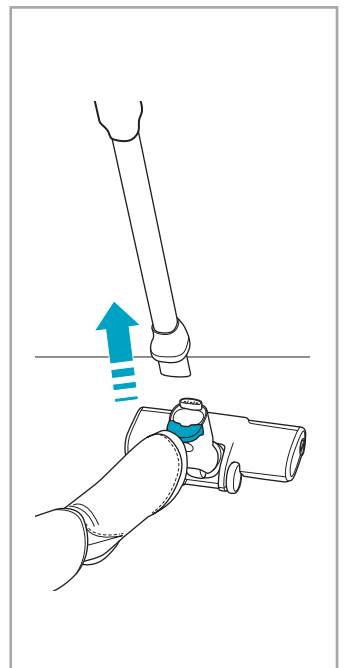

Carpet

Hard Floor

ESKW5	KIT23	KIT22	ZE167	ZE155	ZE149	ZE149A
900 923 607	900 923 383	900 923 354	900 923 609	900 923 379	900 923 380	900 923 381
Yearly performance Kit	Home and car kit	Duster kit	Battery 4.0Ah/57Wh	PetPro+	BedProPower+	BedProPowerUV+
ZE168	ZE158	ZE159	ZE146	ZE166		
900 923 610	900 923 440	900 923 442	900 923 361	900 923 608		
PowerPro mop nozzle	Standard pads	Delicate pads	Duster	PowerPro hard floor nozzle		
						A24538805
						RECYCLED Paper made from recycled material FSC® C139575