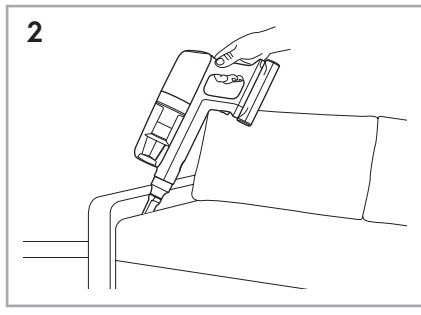

Carpet

Hard Floor

ESKW5	KIT23	KIT22	ZE167	ZE155	ZE149	ZE149A
900 923 607	900 923 383	900 923 354	900 923 609	900 923 379	900 923 380	900 923 381
Yearly performance Kit	Home and car kit	Duster kit	Battery 4.0Ah/57Wh	PetPro+	BedProPower+	BedProPowerUV+
ZE168	ZE158	ZE159	ZE146	ZE166		
900 923 610	900 923 440	900 923 442	900 923 361	900 923 608		
PowerPro mop nozzle	Standard pads	Delicate pads	Duster	PowerPro hard floor nozzle		
						A24538805
						RECYCLED Paper made from recycled material FSC® C139575