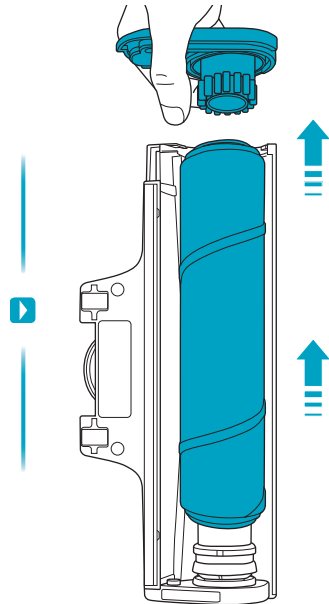

Carpet

Hard Floor

ESKW5	KIT23	KIT22	ZE167	ZE155	ZE149	ZE149A
900 923 607	900 923 383	900 923 354	900 923 609	900 923 379	900 923 380	900 923 381
Yearly performance Kit	Home and car kit	Duster kit	Battery 4.0Ah/57Wh	PetPro+	BedProPower+	BedProPowerUV+
ZE168	ZE158	ZE159	ZE146	ZE166		
900 923 610	900 923 440	900 923 442	900 923 361	900 923 608		
PowerPro mop nozzle	Standard pads	Delicate pads	Duster	PowerPro hard floor nozzle		
						A24538805
						RECYCLED Paper made from recycled material FSC® C139575