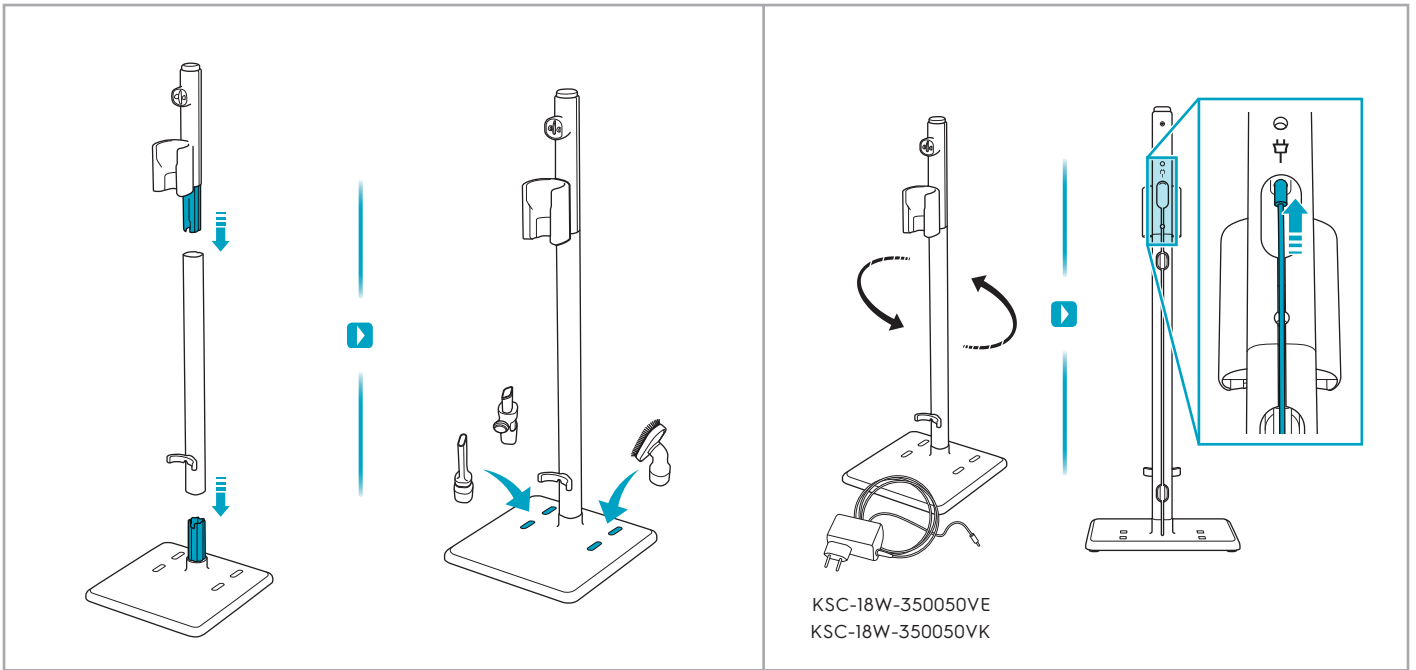

Carpet

Hard Floor

ESKW5	KIT23	KIT22	ZE167	ZE155	ZE149	ZE149A
900 923 607	900 923 383	900 923 354	900 923 609	900 923 379	900 923 380	900 923 381
Yearly performance Kit	Home and car kit	Duster kit	Battery 4.0Ah/57Wh	PetPro+	BedProPower+	BedProPowerUV+
ZE168	ZE158	ZE159	ZE146	ZE166		
900 923 610	900 923 440	900 923 442	900 923 361	900 923 608		
PowerPro mop nozzle	Standard pads	Delicate pads	Duster	PowerPro hard floor nozzle		
						A24538805
						RECYCLED Paper made from recycled material FSC® C139575