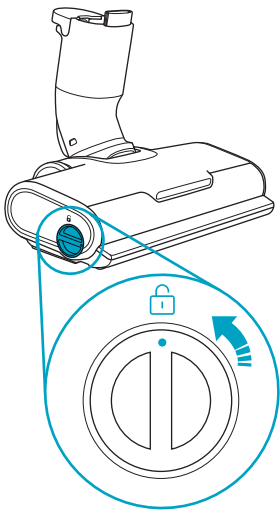

Carpet

Hard Floor

ESKW5	KIT23	KIT22	ZE167	ZE155	ZE149	ZE149A
900 923 607	900 923 383	900 923 354	900 923 609	900 923 379	900 923 380	900 923 381
Yearly performance Kit	Home and car kit	Duster kit	Battery 4.0Ah/57Wh	PetPro+	BedProPower+	BedProPowerUV+
ZE168	ZE158	ZE159	ZE146	ZE166		
900 923 610	900 923 440	900 923 442	900 923 361	900 923 608		
PowerPro mop nozzle	Standard pads	Delicate pads	Duster	PowerPro hard floor nozzle		
						A24538805
						RECYCLED Paper made from recycled material FSC® C139575