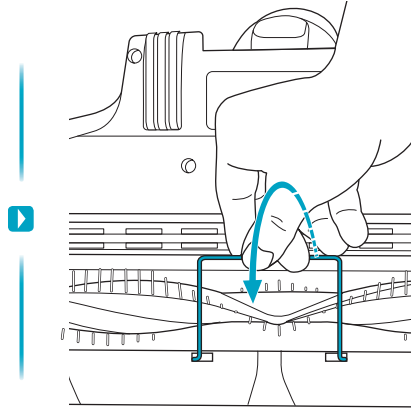

Carpet

Hard Floor

ESKW5	KIT23	KIT22	ZE167	ZE155	ZE149	ZE149A
900 923 607	900 923 383	900 923 354	900 923 609	900 923 379	900 923 380	900 923 381
Yearly performance Kit	Home and car kit	Duster kit	Battery 4.0Ah/57Wh	PetPro+	BedProPower+	BedProPowerUV+
ZE168	ZE158	ZE159	ZE146	ZE166		
900 923 610	900 923 440	900 923 442	900 923 361	900 923 608		
PowerPro mop nozzle	Standard pads	Delicate pads	Duster	PowerPro hard floor nozzle		
						A24538805
						RECYCLED Paper made from recycled material FSC® C139575