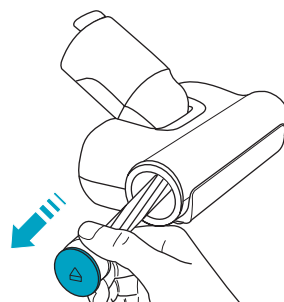

Carpet

Hard Floor

ESKW5	KIT23	KIT22	ZE167	ZE155	ZE149	ZE149A
900 923 607	900 923 383	900 923 354	900 923 609	900 923 379	900 923 380	900 923 381
Yearly performance Kit	Home and car kit	Duster kit	Battery 4.0Ah/57Wh	PetPro+	BedProPower+	BedProPowerUV+
ZE168	ZE158	ZE159	ZE146	ZE166		
900 923 610	900 923 440	900 923 442	900 923 361	900 923 608		
PowerPro mop nozzle	Standard pads	Delicate pads	Duster	PowerPro hard floor nozzle		
						A24538805
						RECYCLED Paper made from recycled material FSC® C139575