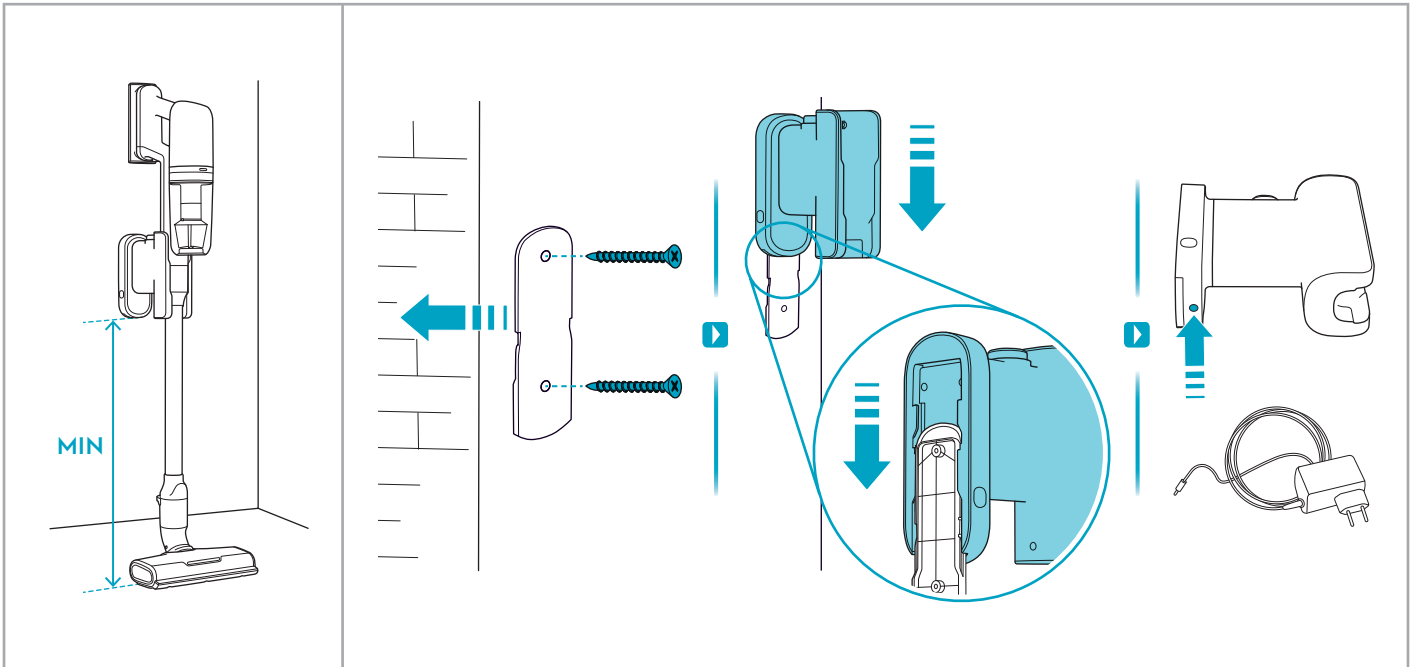

Carpet

Hard Floor

ESKW5	KIT23	KIT22	ZE167	ZE155	ZE149	ZE149A
900 923 607	900 923 383	900 923 354	900 923 609	900 923 379	900 923 380	900 923 381
Yearly performance Kit	Home and car kit	Duster kit	Battery 4.0Ah/57Wh	PetPro+	BedProPower+	BedProPowerUV+
ZE168	ZE158	ZE159	ZE146	ZE166		
900 923 610	900 923 440	900 923 442	900 923 361	900 923 608		
PowerPro mop nozzle	Standard pads	Delicate pads	Duster	PowerPro hard floor nozzle		
						A24538805
						RECYCLED Paper made from recycled material FSC® C139575