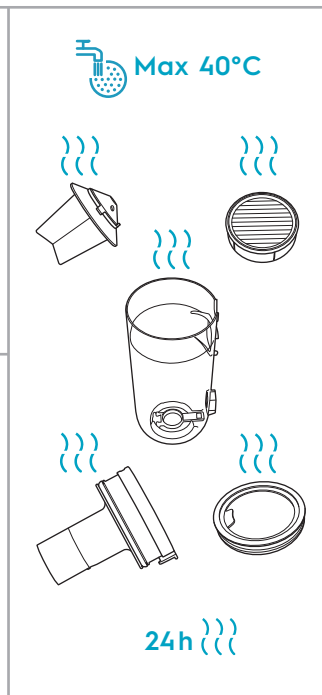

Carpet

Hard Floor

ESKW5	KIT23	KIT22	ZE167	ZE155	ZE149	ZE149A
900 923 607	900 923 383	900 923 354	900 923 609	900 923 379	900 923 380	900 923 381
Yearly performance Kit	Home and car kit	Duster kit	Battery 4.0Ah/57Wh	PetPro+	BedProPower+	BedProPowerUV+
ZE168	ZE158	ZE159	ZE146	ZE166		
900 923 610	900 923 440	900 923 442	900 923 361	900 923 608		
PowerPro mop nozzle	Standard pads	Delicate pads	Duster	PowerPro hard floor nozzle		
						A24538805
						RECYCLED Paper made from recycled material FSC® C139575