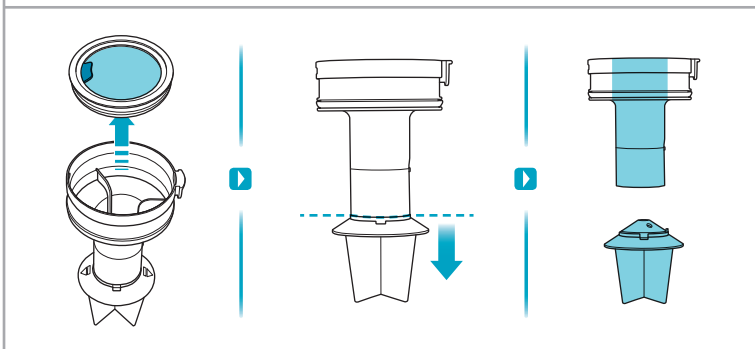

Carpet

Hard Floor

ESKW5	KIT23	KIT22	ZE167	ZE155	ZE149	ZE149A
900 923 607	900 923 383	900 923 354	900 923 609	900 923 379	900 923 380	900 923 381
Yearly performance Kit	Home and car kit	Duster kit	Battery 4.0Ah/57Wh	PetPro+	BedProPower+	BedProPowerUV+
ZE168	ZE158	ZE159	ZE146	ZE166		
900 923 610	900 923 440	900 923 442	900 923 361	900 923 608		
PowerPro mop nozzle	Standard pads	Delicate pads	Duster	PowerPro hard floor nozzle		
						A24538805
						RECYCLED Paper made from recycled material FSC® C139575