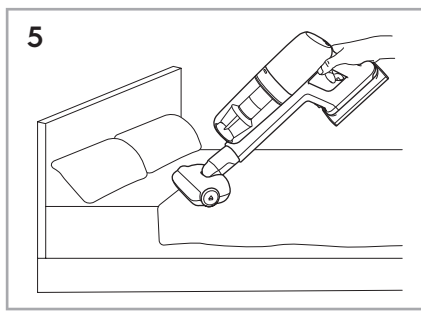

Carpet

Hard Floor

ESKW5	KIT23	KIT22	ZE167	ZE155	ZE149	ZE149A
900 923 607	900 923 383	900 923 354	900 923 609	900 923 379	900 923 380	900 923 381
Yearly performance Kit	Home and car kit	Duster kit	Battery 4.0Ah/57Wh	PetPro+	BedProPower+	BedProPowerUV+
ZE168	ZE158	ZE159	ZE146	ZE166		
900 923 610	900 923 440	900 923 442	900 923 361	900 923 608		
PowerPro mop nozzle	Standard pads	Delicate pads	Duster	PowerPro hard floor nozzle		
						A24538805
						RECYCLED Paper made from recycled material FSC® C139575