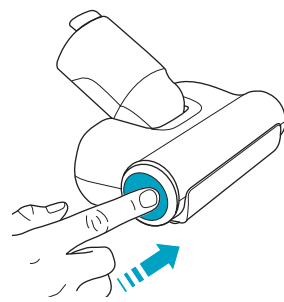

Carpet

Hard Floor

ESKW5	KIT23	KIT22	ZE167	ZE155	ZE149	ZE149A
900 923 607	900 923 383	900 923 354	900 923 609	900 923 379	900 923 380	900 923 381
Yearly performance Kit	Home and car kit	Duster kit	Battery 4.0Ah/57Wh	PetPro+	BedProPower+	BedProPowerUV+
ZE168	ZE158	ZE159	ZE146	ZE166		
900 923 610	900 923 440	900 923 442	900 923 361	900 923 608		
PowerPro mop nozzle	Standard pads	Delicate pads	Duster	PowerPro hard floor nozzle		
						A24538805
						RECYCLED Paper made from recycled material FSC® C139575