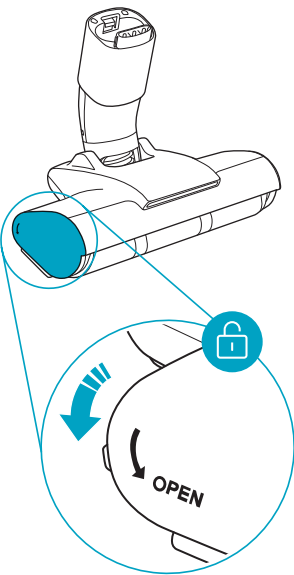

Carpet

Hard Floor

ESKW5	KIT23	KIT22	ZE167	ZE155	ZE149	ZE149A
900 923 607	900 923 383	900 923 354	900 923 609	900 923 379	900 923 380	900 923 381
Yearly performance Kit	Home and car kit	Duster kit	Battery 4.0Ah/57Wh	PetPro+	BedProPower+	BedProPowerUV+
ZE168	ZE158	ZE159	ZE146	ZE166		
900 923 610	900 923 440	900 923 442	900 923 361	900 923 608		
PowerPro mop nozzle	Standard pads	Delicate pads	Duster	PowerPro hard floor nozzle		
						A24538805
						RECYCLED Paper made from recycled material FSC® C139575