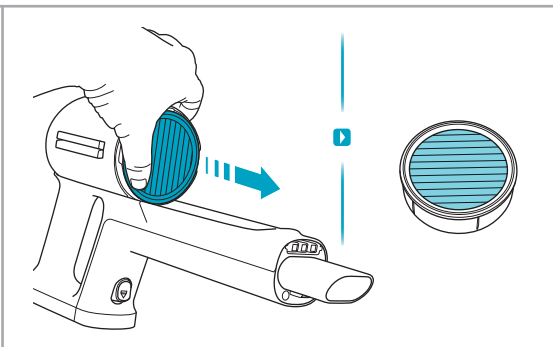

Carpet

Hard Floor

ESKW5	KIT23	KIT22	ZE167	ZE155	ZE149	ZE149A
900 923 607	900 923 383	900 923 354	900 923 609	900 923 379	900 923 380	900 923 381
Yearly performance Kit	Home and car kit	Duster kit	Battery 4.0Ah/57Wh	PetPro+	BedProPower+	BedProPowerUV+
ZE168	ZE158	ZE159	ZE146	ZE166		
900 923 610	900 923 440	900 923 442	900 923 361	900 923 608		
PowerPro mop nozzle	Standard pads	Delicate pads	Duster	PowerPro hard floor nozzle		
						A24538805
						RECYCLED Paper made from recycled material FSC® C139575