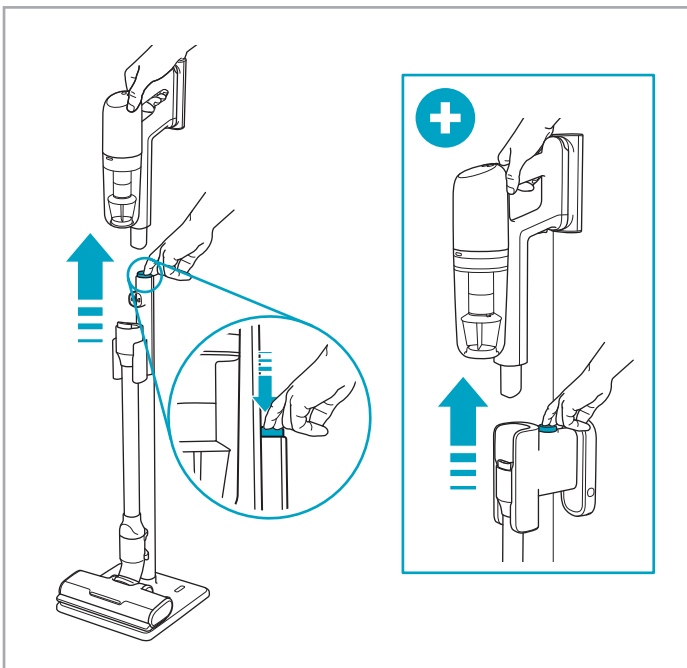

Carpet

Hard Floor

ESKW5	KIT23	KIT22	ZE167	ZE155	ZE149	ZE149A
900 923 607	900 923 383	900 923 354	900 923 609	900 923 379	900 923 380	900 923 381
Yearly performance Kit	Home and car kit	Duster kit	Battery 4.0Ah/57Wh	PetPro+	BedProPower+	BedProPowerUV+
ZE168	ZE158	ZE159	ZE146	ZE166		
900 923 610	900 923 440	900 923 442	900 923 361	900 923 608		
PowerPro mop nozzle	Standard pads	Delicate pads	Duster	PowerPro hard floor nozzle		
						A24538805
						RECYCLED Paper made from recycled material FSC® C139575