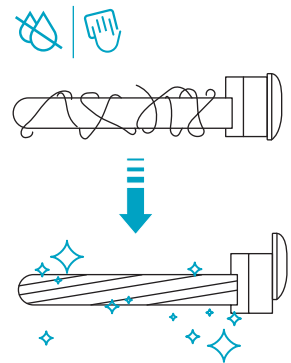

Carpet

Hard Floor

ESKW5	KIT23	KIT22	ZE167	ZE155	ZE149	ZE149A
900 923 607	900 923 383	900 923 354	900 923 609	900 923 379	900 923 380	900 923 381
Yearly performance Kit	Home and car kit	Duster kit	Battery 4.0Ah/57Wh	PetPro+	BedProPower+	BedProPowerUV+
ZE168	ZE158	ZE159	ZE146	ZE166		
900 923 610	900 923 440	900 923 442	900 923 361	900 923 608		
PowerPro mop nozzle	Standard pads	Delicate pads	Duster	PowerPro hard floor nozzle		
						A24538805
						RECYCLED Paper made from recycled material FSC® C139575