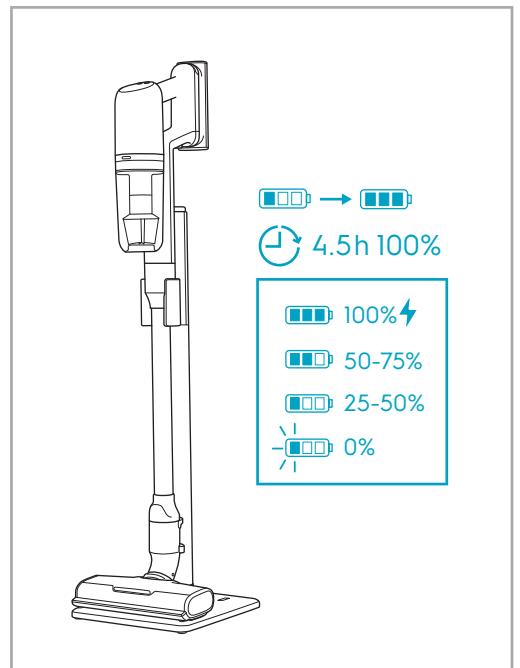

Carpet

Hard Floor

ESKW5	KIT23	KIT22	ZE167	ZE155	ZE149	ZE149A
900 923 607	900 923 383	900 923 354	900 923 609	900 923 379	900 923 380	900 923 381
Yearly performance Kit	Home and car kit	Duster kit	Battery 4.0Ah/57Wh	PetPro+	BedProPower+	BedProPowerUV+
ZE168	ZE158	ZE159	ZE146	ZE166		
900 923 610	900 923 440	900 923 442	900 923 361	900 923 608		
PowerPro mop nozzle	Standard pads	Delicate pads	Duster	PowerPro hard floor nozzle		
						A24538805
						RECYCLED Paper made from recycled material FSC® C139575