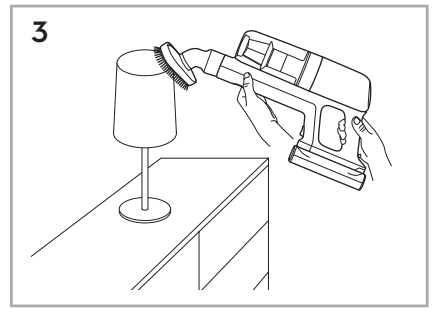

Carpet

Hard Floor

ESKW5	KIT23	KIT22	ZE167	ZE155	ZE149	ZE149A
900 923 607	900 923 383	900 923 354	900 923 609	900 923 379	900 923 380	900 923 381
Yearly performance Kit	Home and car kit	Duster kit	Battery 4.0Ah/57Wh	PetPro+	BedProPower+	BedProPowerUV+
ZE168	ZE158	ZE159	ZE146	ZE166		
900 923 610	900 923 440	900 923 442	900 923 361	900 923 608		
PowerPro mop nozzle	Standard pads	Delicate pads	Duster	PowerPro hard floor nozzle		
						A24538805
						RECYCLED Paper made from recycled material FSC® C139575