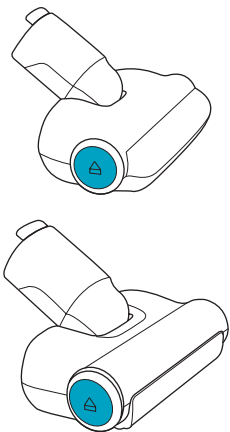

Carpet

Hard Floor

ESKW5	KIT23	KIT22	ZE167	ZE155	ZE149	ZE149A
900 923 607	900 923 383	900 923 354	900 923 609	900 923 379	900 923 380	900 923 381
Yearly performance Kit	Home and car kit	Duster kit	Battery 4.0Ah/57Wh	PetPro+	BedProPower+	BedProPowerUV+
ZE168	ZE158	ZE159	ZE146	ZE166		
900 923 610	900 923 440	900 923 442	900 923 361	900 923 608		
PowerPro mop nozzle	Standard pads	Delicate pads	Duster	PowerPro hard floor nozzle		
						A24538805
						RECYCLED Paper made from recycled material FSC® C139575