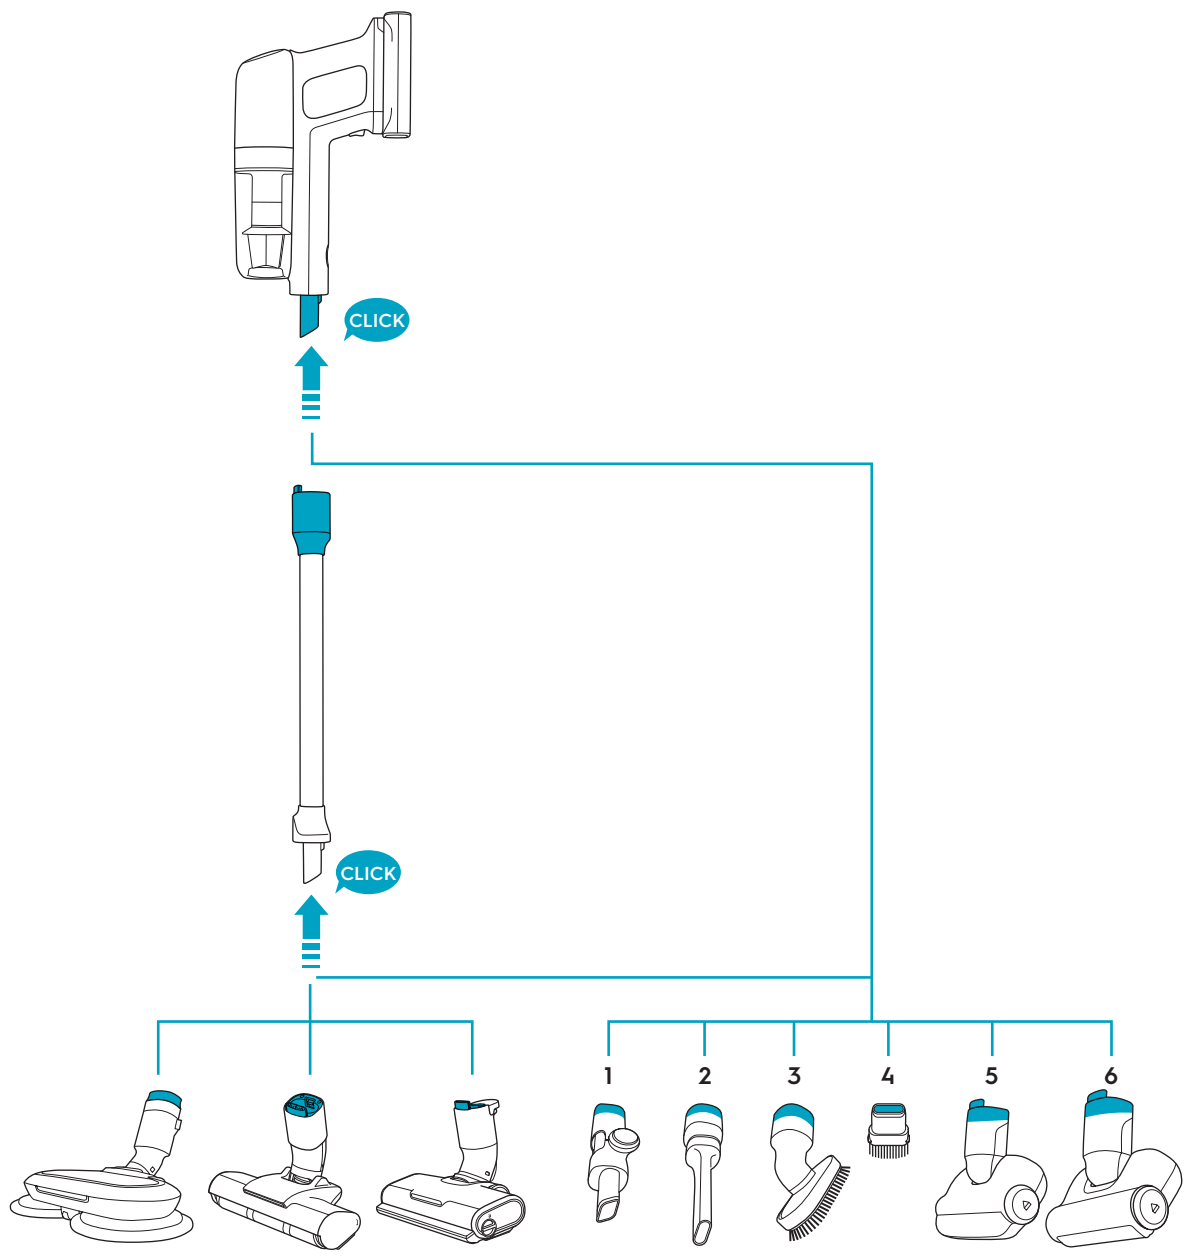

Carpet

Hard Floor

ESKW5	KIT23	KIT22	ZE167	ZE155	ZE149	ZE149A
900 923 607	900 923 383	900 923 354	900 923 609	900 923 379	900 923 380	900 923 381
Yearly performance Kit	Home and car kit	Duster kit	Battery 4.0Ah/57Wh	PetPro+	BedProPower+	BedProPowerUV+
ZE168	ZE158	ZE159	ZE146	ZE166		
900 923 610	900 923 440	900 923 442	900 923 361	900 923 608		
PowerPro mop nozzle	Standard pads	Delicate pads	Duster	PowerPro hard floor nozzle		
						A24538805
						RECYCLED Paper made from recycled material FSC® C139575