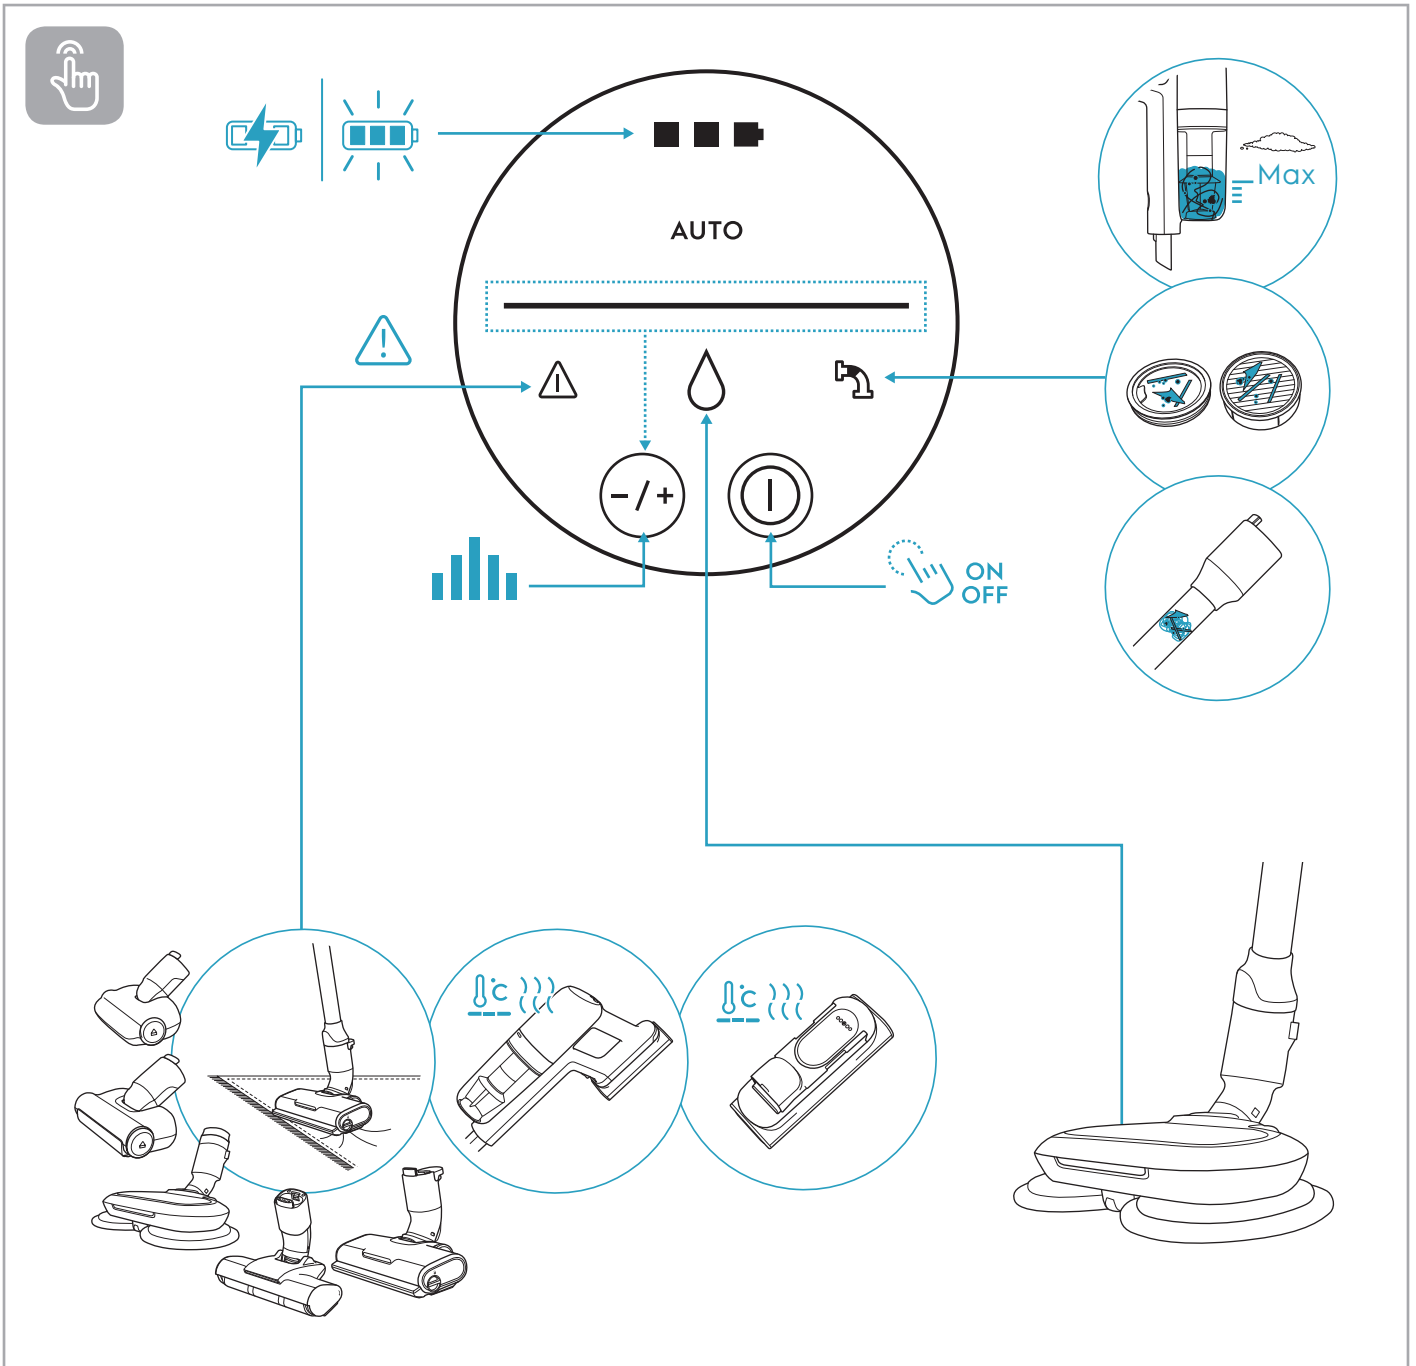

Carpet

Hard Floor

ESKW5	KIT23	KIT22	ZE167	ZE155	ZE149	ZE149A
900 923 607	900 923 383	900 923 354	900 923 609	900 923 379	900 923 380	900 923 381
Yearly performance Kit	Home and car kit	Duster kit	Battery 4.0Ah/57Wh	PetPro+	BedProPower+	BedProPowerUV+
ZE168	ZE158	ZE159	ZE146	ZE166	RECYCLED Paper made from recycled material FSC® C139575	
900 923 610	900 923 440	900 923 442	900 923 361	900 923 608	A24538810	
PowerPro mop nozzle	Standard pads	Delicate pads	Duster	PowerPro hard floor nozzle		