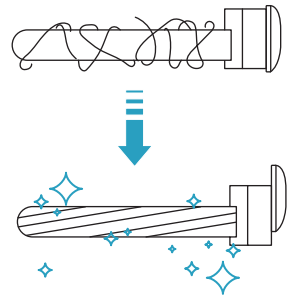

Carpet

Hard Floor

ESKW5	KIT23	KIT22	ZE167	ZE155	ZE149	ZE149A
900 923 607	900 923 383	900 923 354	900 923 609	900 923 379	900 923 380	900 923 381
Yearly performance Kit	Home and car kit	Duster kit	Battery 4.0Ah/57Wh	PetPro+	BedProPower+	BedProPowerUV+
ZE168	ZE158	ZE159	ZE146	ZE166	RECYCLED Paper made from recycled material FSC® C139575	
900 923 610	900 923 440	900 923 442	900 923 361	900 923 608	A24538810	
PowerPro mop nozzle	Standard pads	Delicate pads	Duster	PowerPro hard floor nozzle		