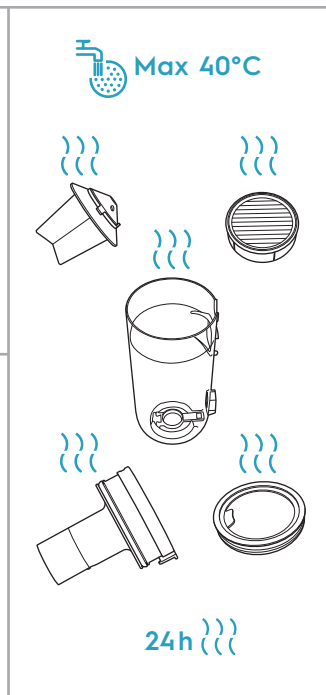

Carpet

Hard Floor

ESKW5	KIT23	KIT22	ZE167	ZE155	ZE149	ZE149A
900 923 607	900 923 383	900 923 354	900 923 609	900 923 379	900 923 380	900 923 381
Yearly performance Kit	Home and car kit	Duster kit	Battery 4.0Ah/57Wh	PetPro+	BedProPower+	BedProPowerUV+
ZE168	ZE158	ZE159	ZE146	ZE166	RECYCLED Paper made from recycled material FSC® C139575	
900 923 610	900 923 440	900 923 442	900 923 361	900 923 608	A24538810	
PowerPro mop nozzle	Standard pads	Delicate pads	Duster	PowerPro hard floor nozzle		