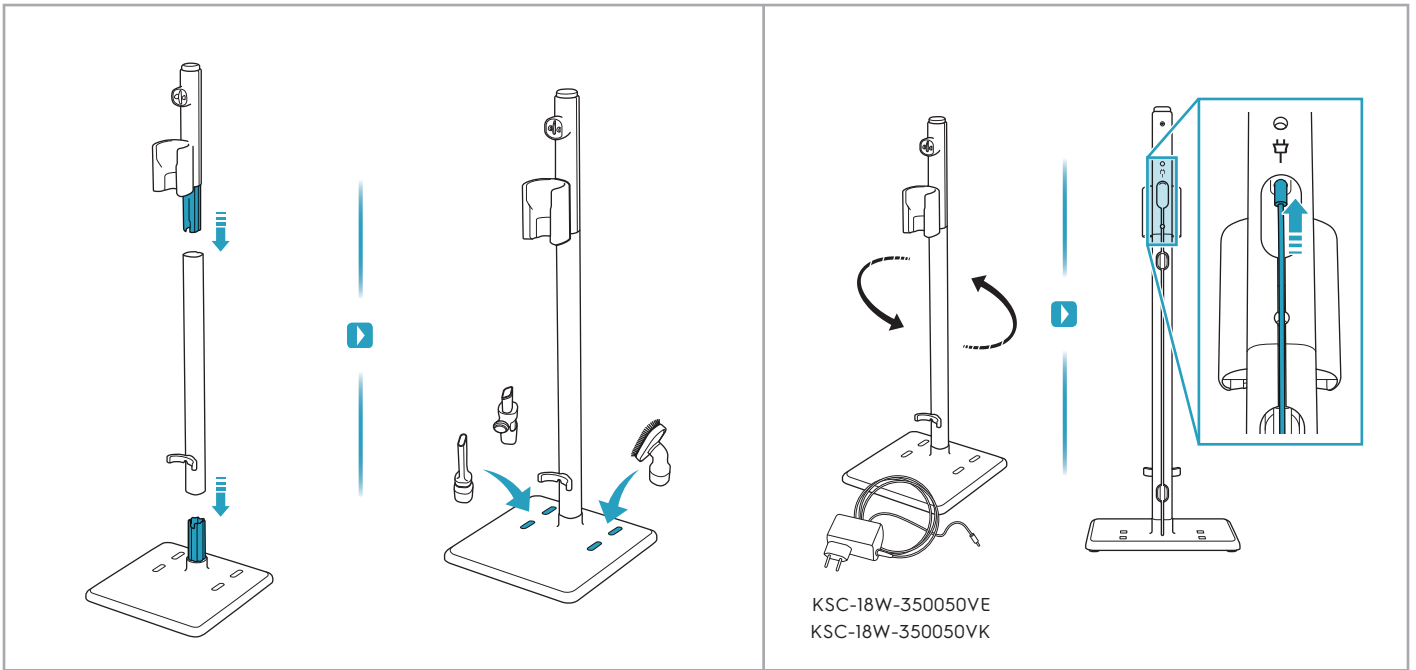

Carpet

Hard Floor

ESKW5	KIT23	KIT22	ZE167	ZE155	ZE149	ZE149A
900 923 607	900 923 383	900 923 354	900 923 609	900 923 379	900 923 380	900 923 381
Yearly performance Kit	Home and car kit	Duster kit	Battery 4.0Ah/57Wh	PetPro+	BedProPower+	BedProPowerUV+
ZE168	ZE158	ZE159	ZE146	ZE166	RECYCLED Paper made from recycled material FSC® C139575	
900 923 610	900 923 440	900 923 442	900 923 361	900 923 608	A24538810	
PowerPro mop nozzle	Standard pads	Delicate pads	Duster	PowerPro hard floor nozzle		