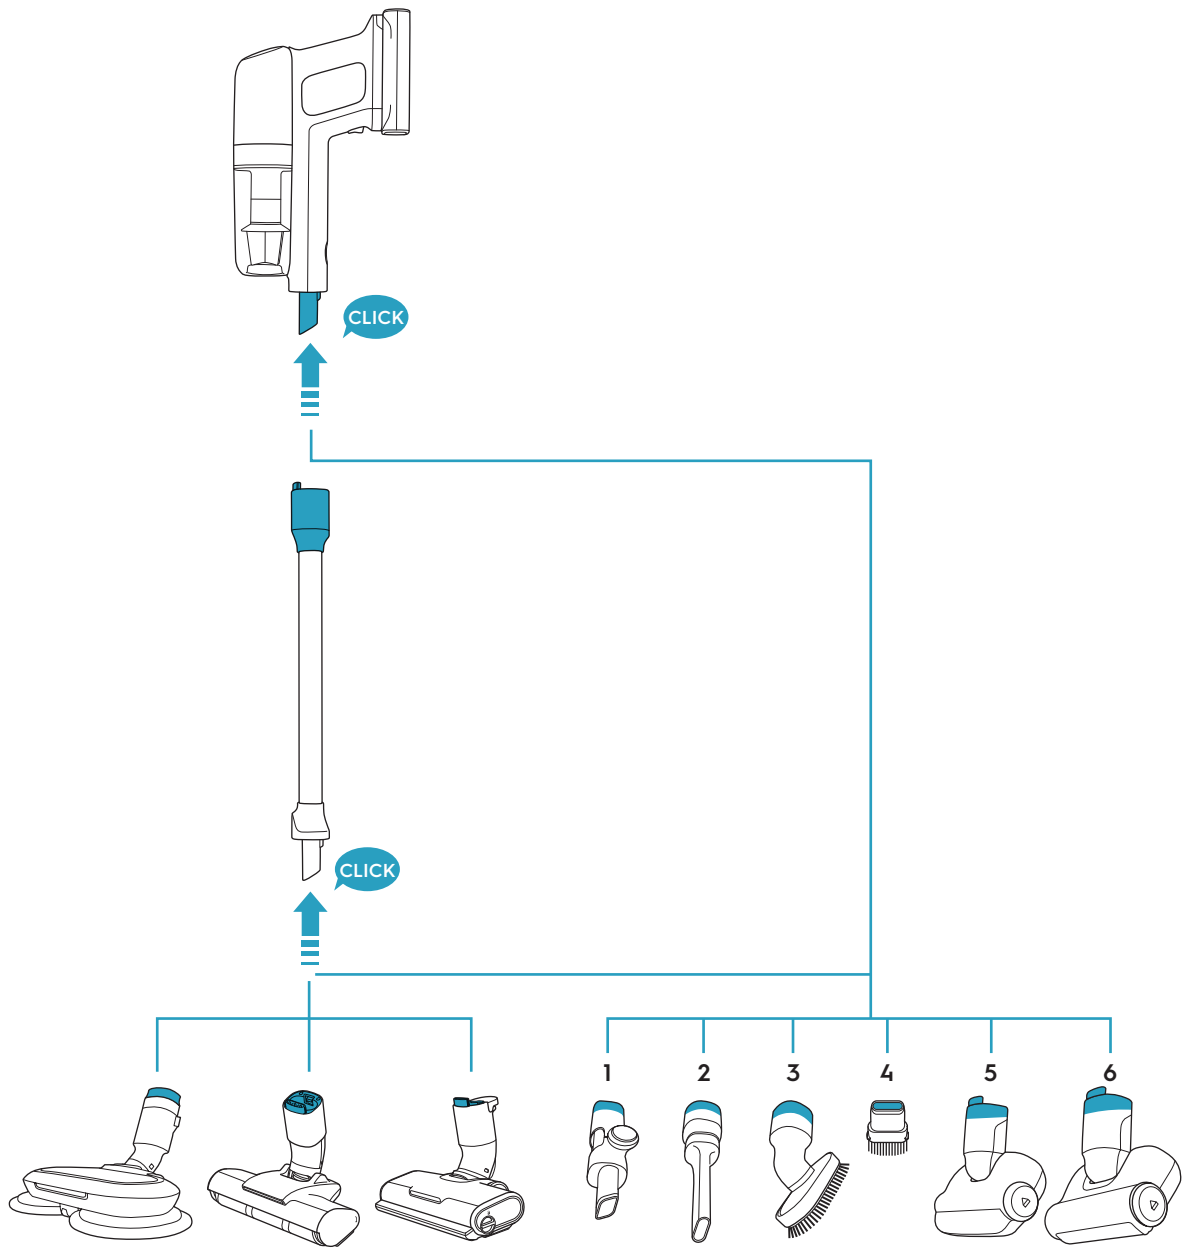

Carpet

Hard Floor

ESKW5	KIT23	KIT22	ZE167	ZE155	ZE149	ZE149A
900 923 607	900 923 383	900 923 354	900 923 609	900 923 379	900 923 380	900 923 381
Yearly performance Kit	Home and car kit	Duster kit	Battery 4.0Ah/57Wh	PetPro+	BedProPower+	BedProPowerUV+
ZE168	ZE158	ZE159	ZE146	ZE166	RECYCLED Paper made from recycled material FSC® C139575	
900 923 610	900 923 440	900 923 442	900 923 361	900 923 608	A24538810	
PowerPro mop nozzle	Standard pads	Delicate pads	Duster	PowerPro hard floor nozzle		