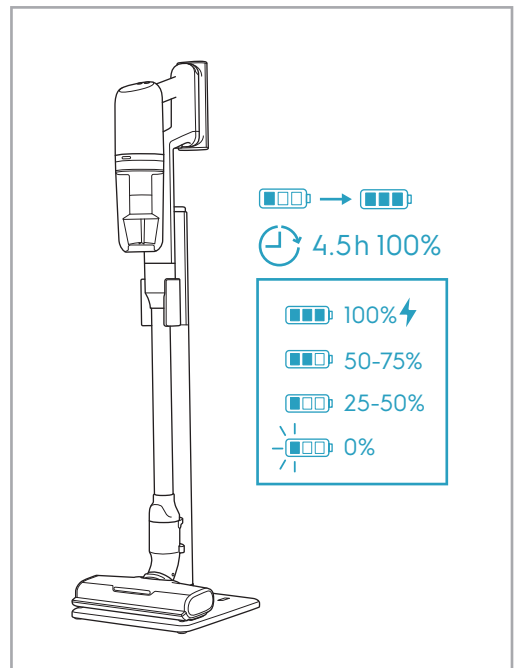

Carpet

Hard Floor

ESKW5	KIT23	KIT22	ZE167	ZE155	ZE149	ZE149A
900 923 607	900 923 383	900 923 354	900 923 609	900 923 379	900 923 380	900 923 381
Yearly performance Kit	Home and car kit	Duster kit	Battery 4.0Ah/57Wh	PetPro+	BedProPower+	BedProPowerUV+
ZE168	ZE158	ZE159	ZE146	ZE166	RECYCLED Paper made from recycled material FSC® C139575	
900 923 610	900 923 440	900 923 442	900 923 361	900 923 608	A24538810	
PowerPro mop nozzle	Standard pads	Delicate pads	Duster	PowerPro hard floor nozzle		