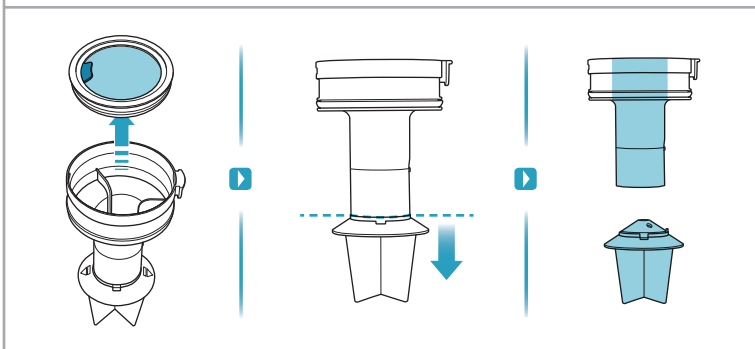

Carpet

Hard Floor

ESKW5	KIT23	KIT22	ZE167	ZE155	ZE149	ZE149A
900 923 607	900 923 383	900 923 354	900 923 609	900 923 379	900 923 380	900 923 381
Yearly performance Kit	Home and car kit	Duster kit	Battery 4.0Ah/57Wh	PetPro+	BedProPower+	BedProPowerUV+
ZE168	ZE158	ZE159	ZE146	ZE166	RECYCLED Paper made from recycled material FSC® C139575	
900 923 610	900 923 440	900 923 442	900 923 361	900 923 608	A24538810	
PowerPro mop nozzle	Standard pads	Delicate pads	Duster	PowerPro hard floor nozzle		