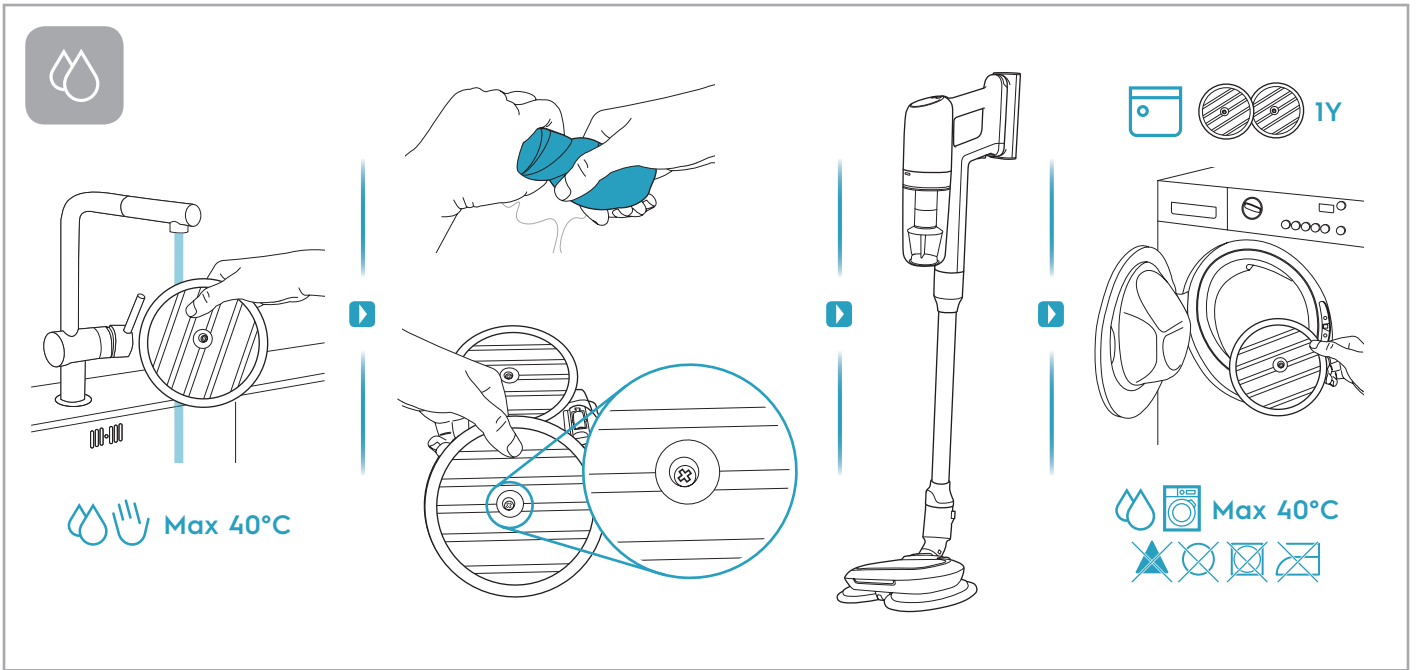

Carpet

Hard Floor

ESKW5	KIT23	KIT22	ZE167	ZE155	ZE149	ZE149A
900 923 607	900 923 383	900 923 354	900 923 609	900 923 379	900 923 380	900 923 381
Yearly performance Kit	Home and car kit	Duster kit	Battery 4.0Ah/57Wh	PetPro+	BedProPower+	BedProPowerUV+
ZE168	ZE158	ZE159	ZE146	ZE166	RECYCLED Paper made from recycled material FSC® C139575	
900 923 610	900 923 440	900 923 442	900 923 361	900 923 608	A24538810	
PowerPro mop nozzle	Standard pads	Delicate pads	Duster	PowerPro hard floor nozzle		