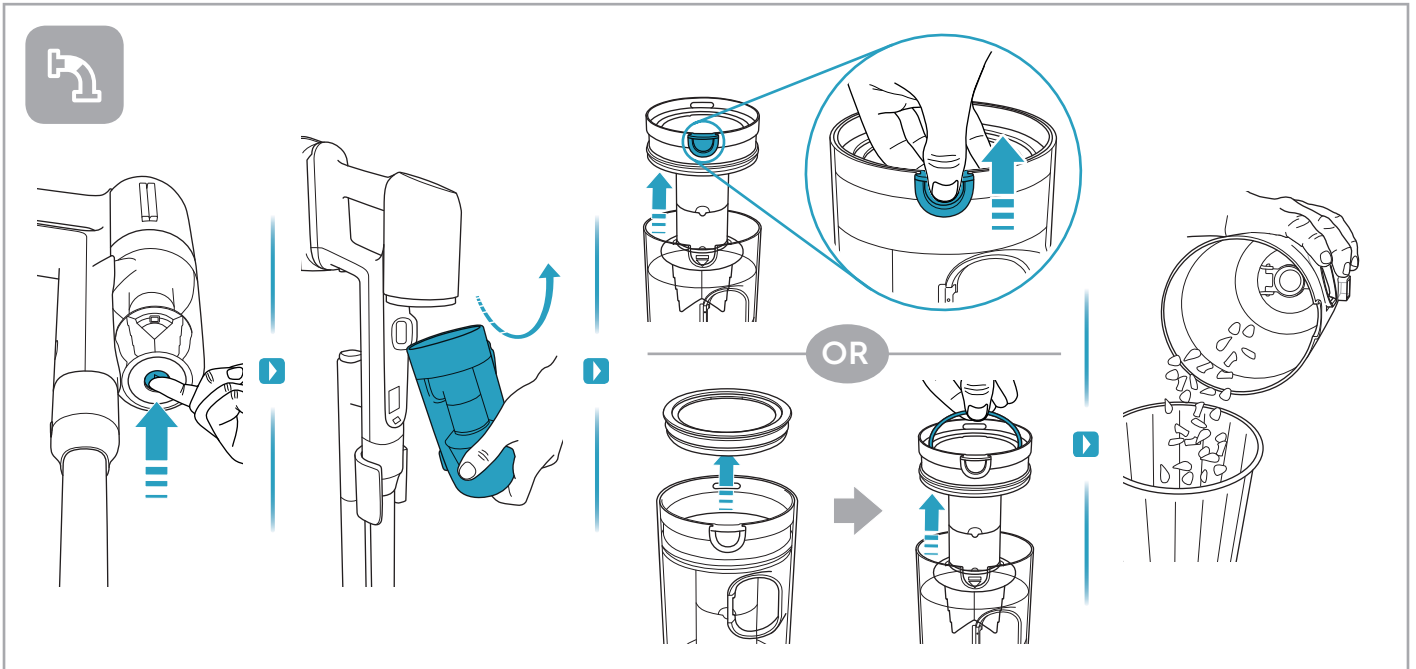

Carpet

Hard Floor

ESKW5	KIT23	KIT22	ZE167	ZE155	ZE149	ZE149A
900 923 607	900 923 383	900 923 354	900 923 609	900 923 379	900 923 380	900 923 381
Yearly performance Kit	Home and car kit	Duster kit	Battery 4.0Ah/57Wh	PetPro+	BedProPower+	BedProPowerUV+
ZE168	ZE158	ZE159	ZE146	ZE166	RECYCLED Paper made from recycled material FSC® C139575	
900 923 610	900 923 440	900 923 442	900 923 361	900 923 608	A24538810	
PowerPro mop nozzle	Standard pads	Delicate pads	Duster	PowerPro hard floor nozzle		