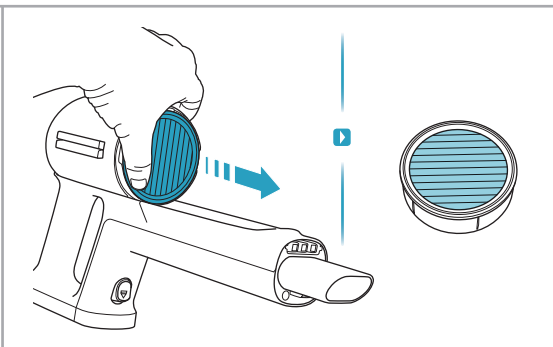

Carpet

Hard Floor

ESKW5	KIT23	KIT22	ZE167	ZE155	ZE149	ZE149A
900 923 607	900 923 383	900 923 354	900 923 609	900 923 379	900 923 380	900 923 381
Yearly performance Kit	Home and car kit	Duster kit	Battery 4.0Ah/57Wh	PetPro+	BedProPower+	BedProPowerUV+
ZE168	ZE158	ZE159	ZE146	ZE166	RECYCLED Paper made from recycled material FSC® C139575	
900 923 610	900 923 440	900 923 442	900 923 361	900 923 608	A24538810	
PowerPro mop nozzle	Standard pads	Delicate pads	Duster	PowerPro hard floor nozzle		