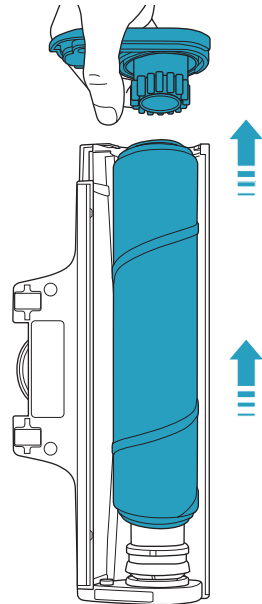

Carpet

Hard Floor

ESKW5	KIT23	KIT22	ZE167	ZE155	ZE149	ZE149A
900 923 607	900 923 383	900 923 354	900 923 609	900 923 379	900 923 380	900 923 381
Yearly performance Kit	Home and car kit	Duster kit	Battery 4.0Ah/57Wh	PetPro+	BedProPower+	BedProPowerUV+
ZE168	ZE158	ZE159	ZE146	ZE166	RECYCLED Paper made from recycled material FSC® C139575	
900 923 610	900 923 440	900 923 442	900 923 361	900 923 608	A24538810	
PowerPro mop nozzle	Standard pads	Delicate pads	Duster	PowerPro hard floor nozzle		