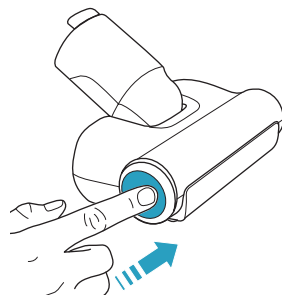

Carpet

Hard Floor

ESKW5	KIT23	KIT22	ZE167	ZE155	ZE149	ZE149A
900 923 607	900 923 383	900 923 354	900 923 609	900 923 379	900 923 380	900 923 381
Yearly performance Kit	Home and car kit	Duster kit	Battery 4.0Ah/57Wh	PetPro+	BedProPower+	BedProPowerUV+
ZE168	ZE158	ZE159	ZE146	ZE166	RECYCLED Paper made from recycled material FSC® C139575	
900 923 610	900 923 440	900 923 442	900 923 361	900 923 608	A24538810	
PowerPro mop nozzle	Standard pads	Delicate pads	Duster	PowerPro hard floor nozzle		