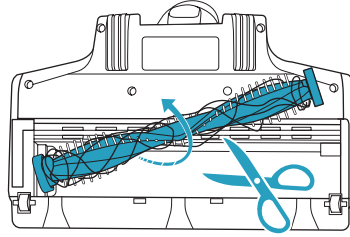

Carpet

Hard Floor

ESKW5	KIT23	KIT22	ZE167	ZE155	ZE149	ZE149A
900 923 607	900 923 383	900 923 354	900 923 609	900 923 379	900 923 380	900 923 381
Yearly performance Kit	Home and car kit	Duster kit	Battery 4.0Ah/57Wh	PetPro+	BedProPower+	BedProPowerUV+
ZE168	ZE158	ZE159	ZE146	ZE166	RECYCLED Paper made from recycled material FSC® C139575	
900 923 610	900 923 440	900 923 442	900 923 361	900 923 608	A24538810	
PowerPro mop nozzle	Standard pads	Delicate pads	Duster	PowerPro hard floor nozzle		