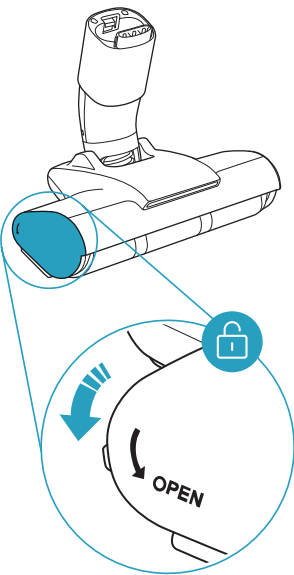

Carpet

Hard Floor

ESKW5	KIT23	KIT22	ZE167	ZE155	ZE149	ZE149A
900 923 607	900 923 383	900 923 354	900 923 609	900 923 379	900 923 380	900 923 381
Yearly performance Kit	Home and car kit	Duster kit	Battery 4.0Ah/57Wh	PetPro+	BedProPower+	BedProPowerUV+
ZE168	ZE158	ZE159	ZE146	ZE166	RECYCLED Paper made from recycled material FSC® C139575	
900 923 610	900 923 440	900 923 442	900 923 361	900 923 608	A24538810	
PowerPro mop nozzle	Standard pads	Delicate pads	Duster	PowerPro hard floor nozzle		