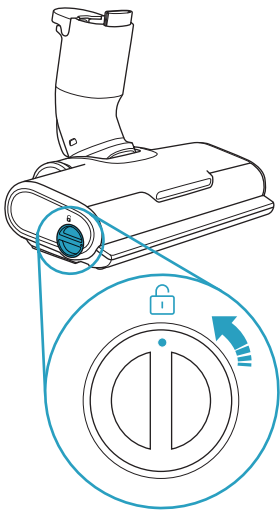

Carpet

Hard Floor

ESKW5	KIT23	KIT22	ZE167	ZE155	ZE149	ZE149A
900 923 607	900 923 383	900 923 354	900 923 609	900 923 379	900 923 380	900 923 381
Yearly performance Kit	Home and car kit	Duster kit	Battery 4.0Ah/57Wh	PetPro+	BedProPower+	BedProPowerUV+
ZE168	ZE158	ZE159	ZE146	ZE166	RECYCLED Paper made from recycled material FSC® C139575	
900 923 610	900 923 440	900 923 442	900 923 361	900 923 608	A24538810	
PowerPro mop nozzle	Standard pads	Delicate pads	Duster	PowerPro hard floor nozzle		