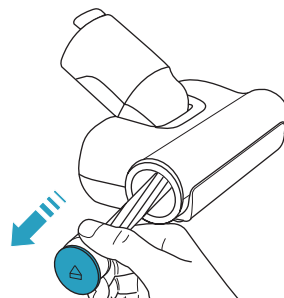

Carpet

Hard Floor

ESKW5	KIT23	KIT22	ZE167	ZE155	ZE149	ZE149A
900 923 607	900 923 383	900 923 354	900 923 609	900 923 379	900 923 380	900 923 381
Yearly performance Kit	Home and car kit	Duster kit	Battery 4.0Ah/57Wh	PetPro+	BedProPower+	BedProPowerUV+
ZE168	ZE158	ZE159	ZE146	ZE166	RECYCLED Paper made from recycled material FSC® C139575	
900 923 610	900 923 440	900 923 442	900 923 361	900 923 608	A24538810	
PowerPro mop nozzle	Standard pads	Delicate pads	Duster	PowerPro hard floor nozzle		