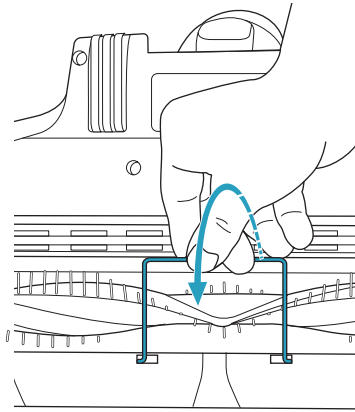

Carpet

Hard Floor

ESKW5	KIT23	KIT22	ZE167	ZE155	ZE149	ZE149A
900 923 607	900 923 383	900 923 354	900 923 609	900 923 379	900 923 380	900 923 381
Yearly performance Kit	Home and car kit	Duster kit	Battery 4.0Ah/57Wh	PetPro+	BedProPower+	BedProPowerUV+
ZE168	ZE158	ZE159	ZE146	ZE166	RECYCLED Paper made from recycled material FSC® C139575	
900 923 610	900 923 440	900 923 442	900 923 361	900 923 608	A24538810	
PowerPro mop nozzle	Standard pads	Delicate pads	Duster	PowerPro hard floor nozzle		