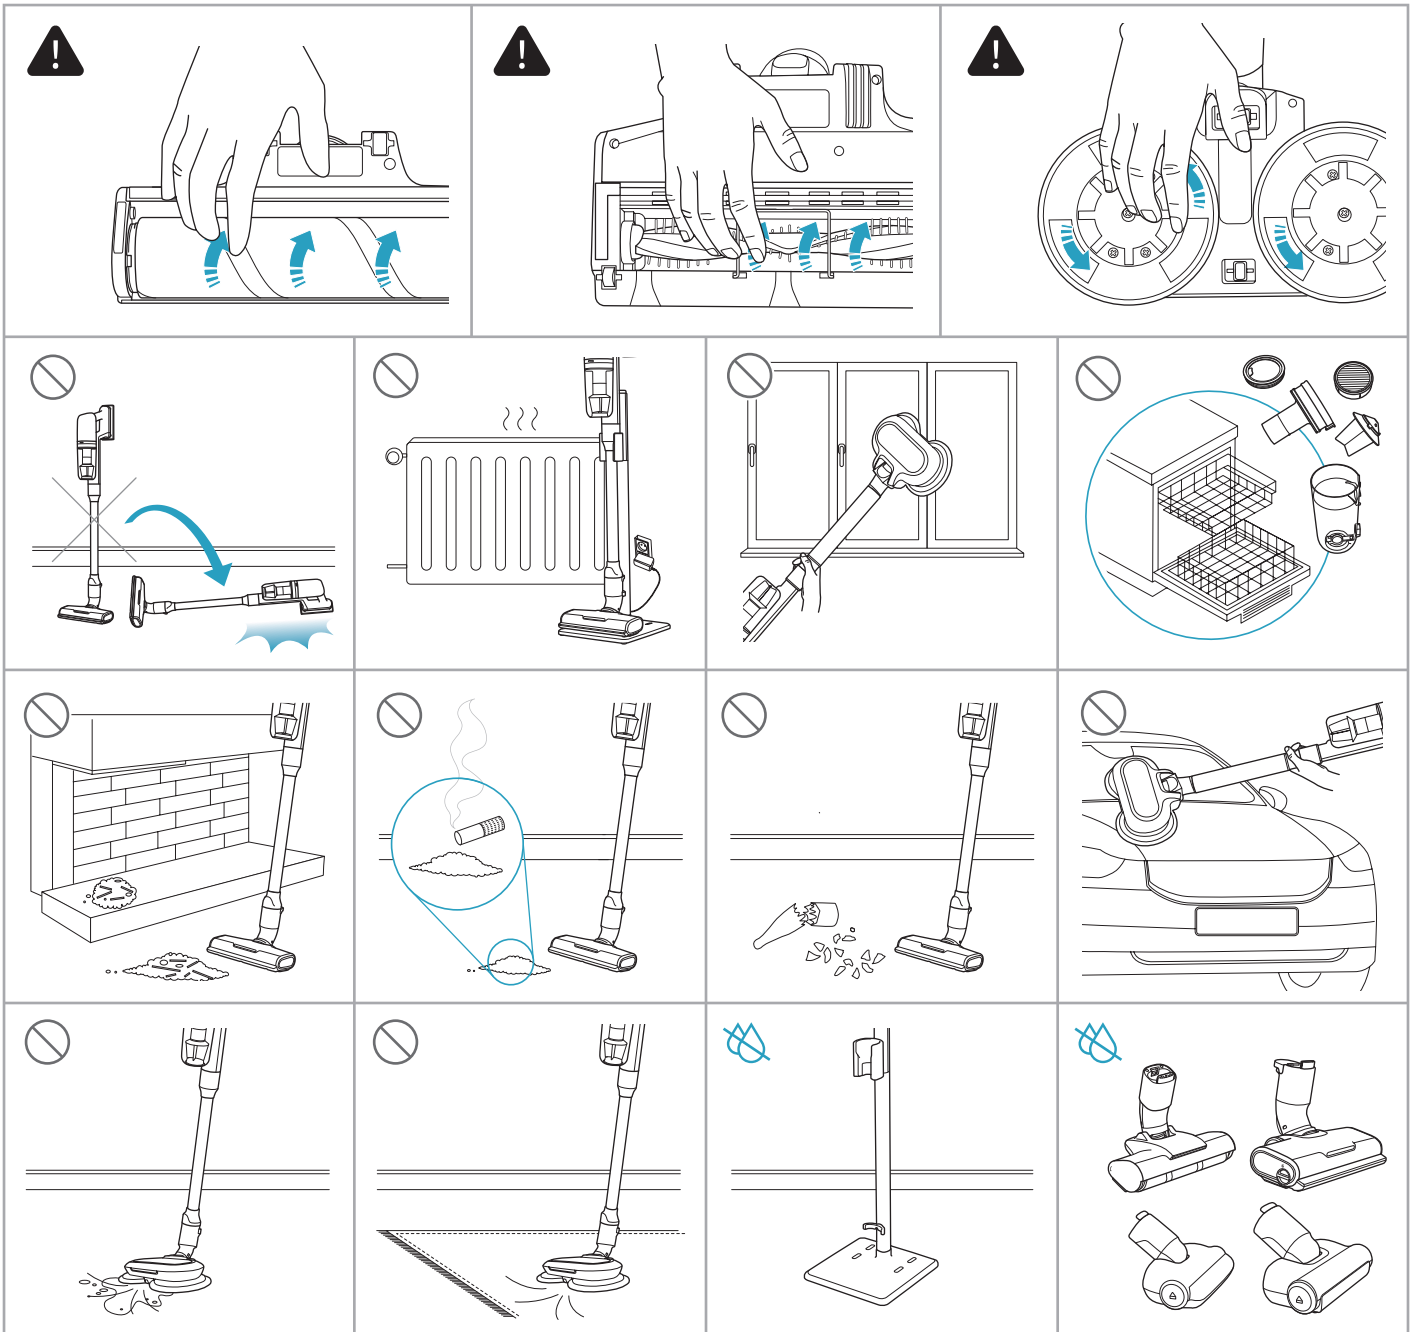

Carpet

Hard Floor

ESKW5	KIT23	KIT22	ZE167	ZE155	ZE149	ZE149A
900 923 607	900 923 383	900 923 354	900 923 609	900 923 379	900 923 380	900 923 381
Yearly performance Kit	Home and car kit	Duster kit	Battery 4.0Ah/57Wh	PetPro+	BedProPower+	BedProPowerUV+
ZE168	ZE158	ZE159	ZE146	ZE166	RECYCLED Paper made from recycled material FSC® C139575	
900 923 610	900 923 440	900 923 442	900 923 361	900 923 608	A24538810	
PowerPro mop nozzle	Standard pads	Delicate pads	Duster	PowerPro hard floor nozzle		