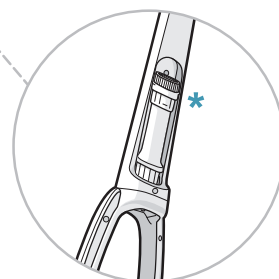

Instruction Book

Clean 500 Animal 500 Hygenic 500

*

** 18V : ADS-I3G-22 25013GPG
** 21.6V/25.2V : KSC-18W-350050HE