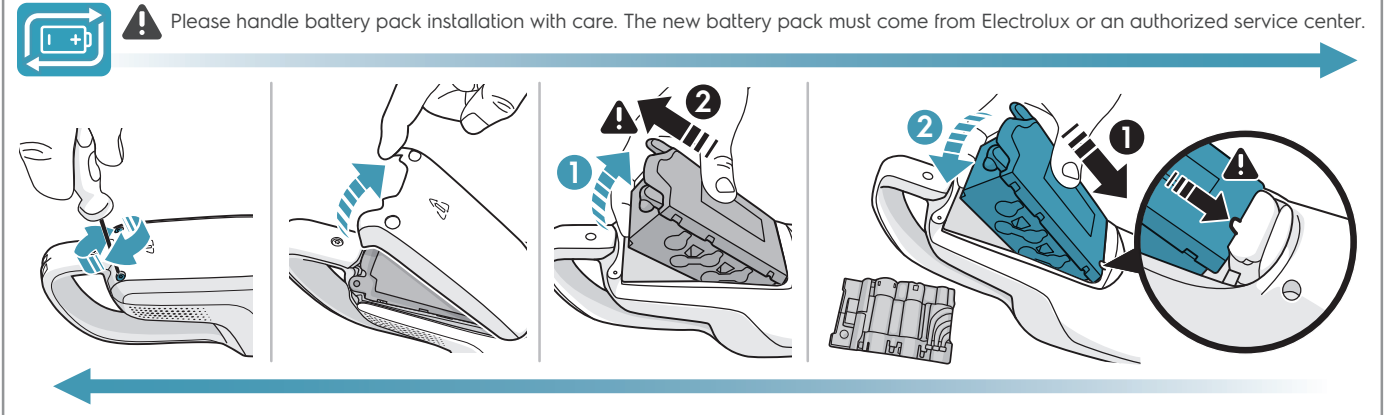

** 18V : ADS-I3G-22 25013GPG
** 21.6V/25.2V : KSC-18W-350050HE

! Please handle battery pack installation with care. The new battery pack must come from Electrolux or an authorized service center.

LOVEAIR