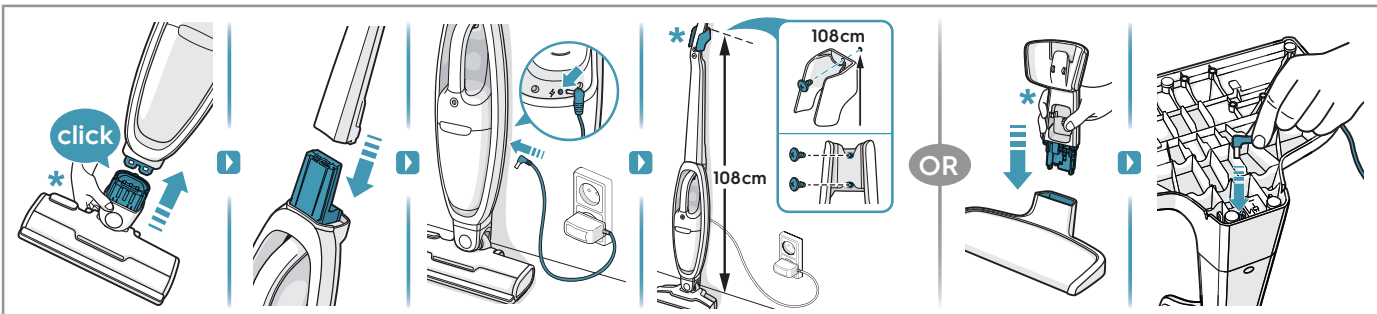

*

** 18V : ADS-I3G-22 25013GPG
** 21.6V/25.2V : KSC-18W-350050HE