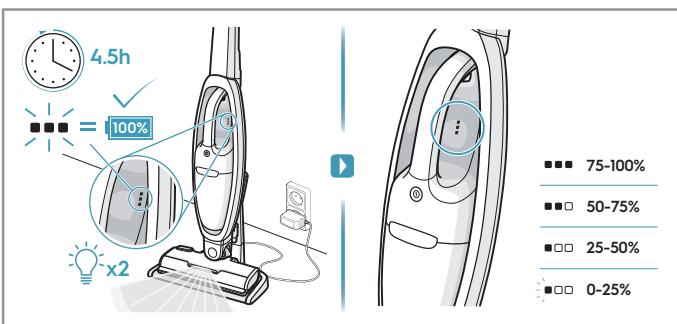

*

** 18V : ADS-I3G-22 25013GPG
** 21.6V/25.2V : KSC-18W-350050HE