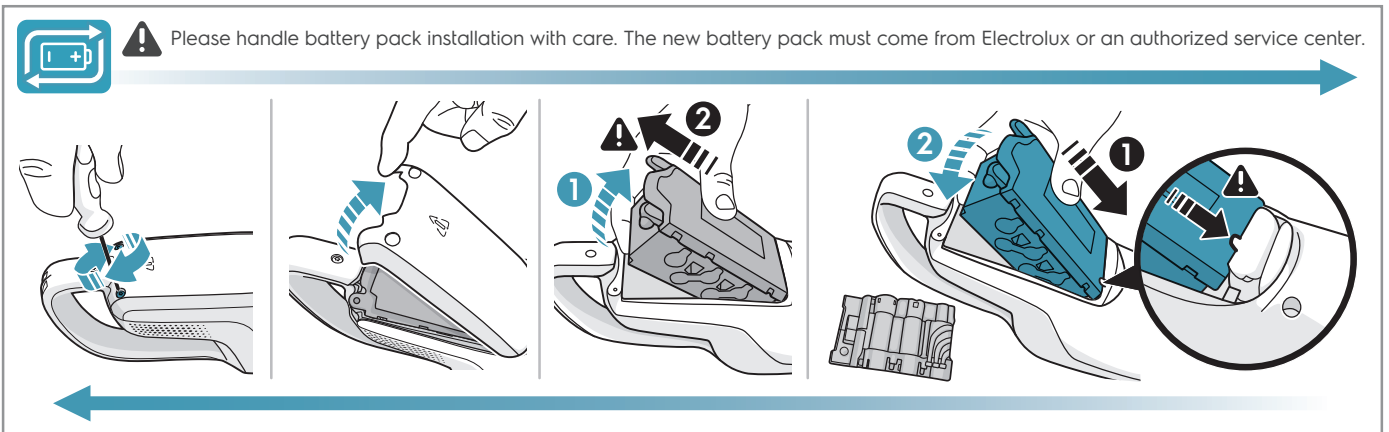

** 18V : ADS-I3G-22 25013GPG
** 21.6V/25.2V : KSC-18W-350050HE

! Please handle battery pack installation with care. The new battery pack must come from Electrolux or an authorized service center.

LOVEAIR