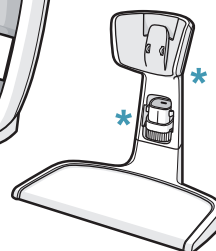

Instruction Book

Clean 500 Animal 500 Hygenic 500

*

** 18V : ADS-I3G-22 25013GPG
** 21.6V/25.2V : KSC-18W-350050HE