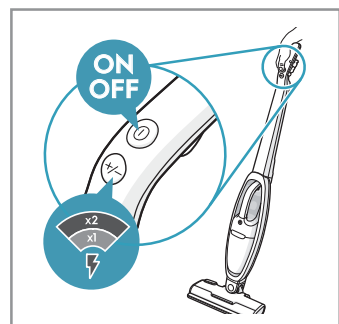

*

** 18V : ADS-I3G-22 25013GPG
** 21.6V/25.2V : KSC-18W-350050HE