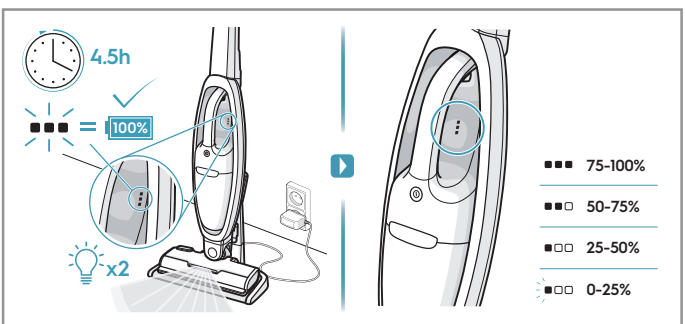

** 18V : ADS-I3G-22 25013GPG
** 21.6V/25.2V : KSC-18W-350050HE

! Please handle battery pack installation with care. The new battery pack must come from Electrolux or an authorized service center.

LOVEAIR