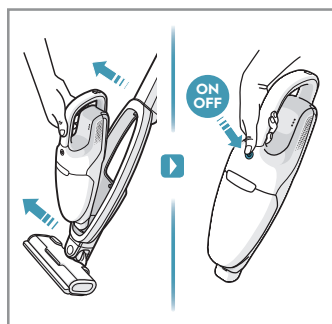

** 18V : ADS-I3G-22 25013GPG
** 21.6V/25.2V : KSC-18W-350050HE

! Please handle battery pack installation with care. The new battery pack must come from Electrolux or an authorized service center.

LOVEAIR