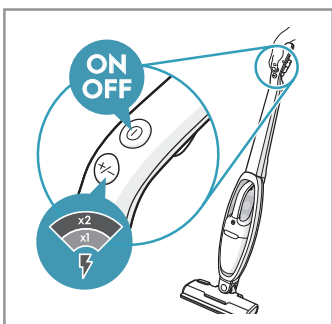

** 18V : ADS-I3G-22 25013GPG
** 21.6V/25.2V : KSC-18W-350050HE

! Please handle battery pack installation with care. The new battery pack must come from Electrolux or an authorized service center.

LOVEAIR