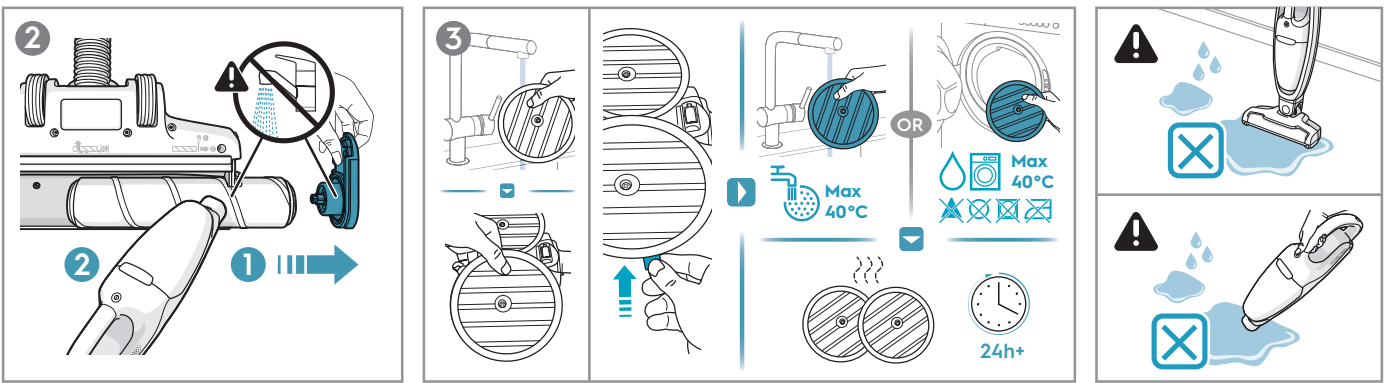

** 18V : ADS-I3G-22 25013GPG
** 21.6V/25.2V : KSC-18W-350050HE

! Please handle battery pack installation with care. The new battery pack must come from Electrolux or an authorized service center.

LOVEAIR