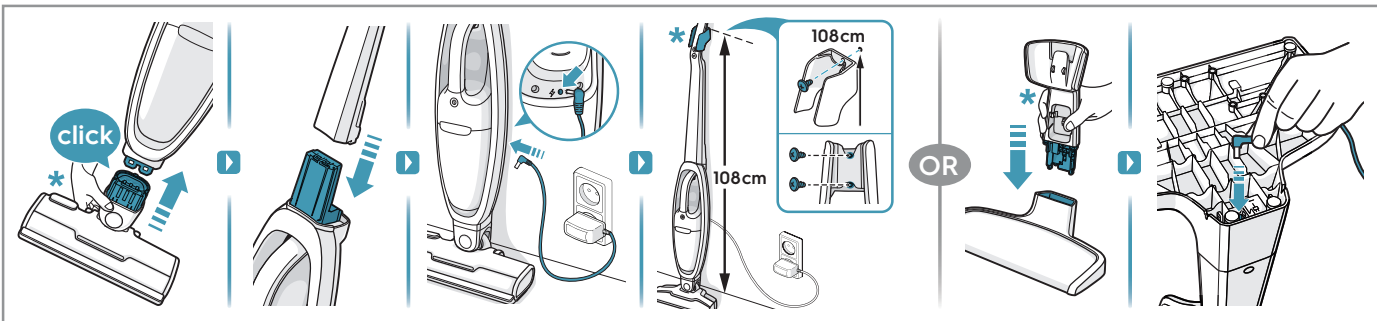

** 18V : ADS-I3G-22 25013GPG
** 21.6V/25.2V : KSC-18W-350050HE

! Please handle battery pack installation with care. The new battery pack must come from Electrolux or an authorized service center.

LOVEAIR