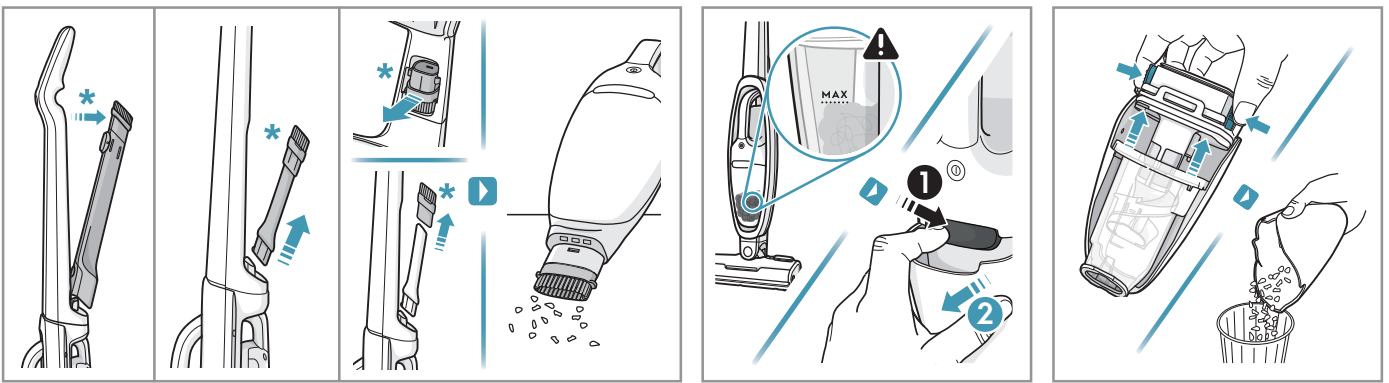

** 18V : ADS-I3G-22 25013GPG
** 21.6V/25.2V : KSC-18W-350050HE

! Please handle battery pack installation with care. The new battery pack must come from Electrolux or an authorized service center.

LOVEAIR