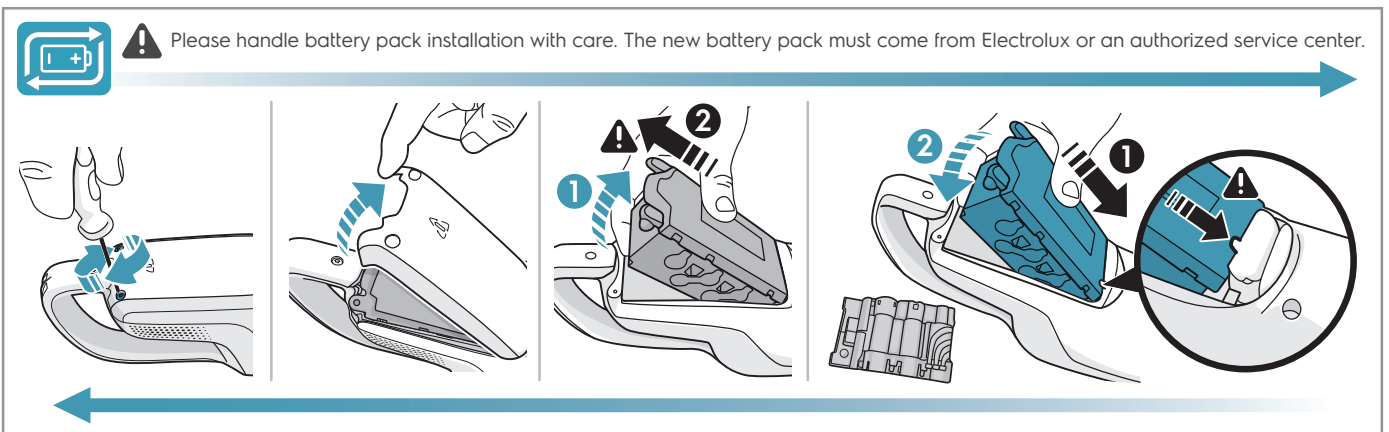

** 18V : ADS-I3G-22 25013GPG
** 21.6V/25.2V : KSC-18W-350050HE

! Please handle battery pack installation with care. The new battery pack must come from Electrolux or an authorized service center.

LOVEAIR