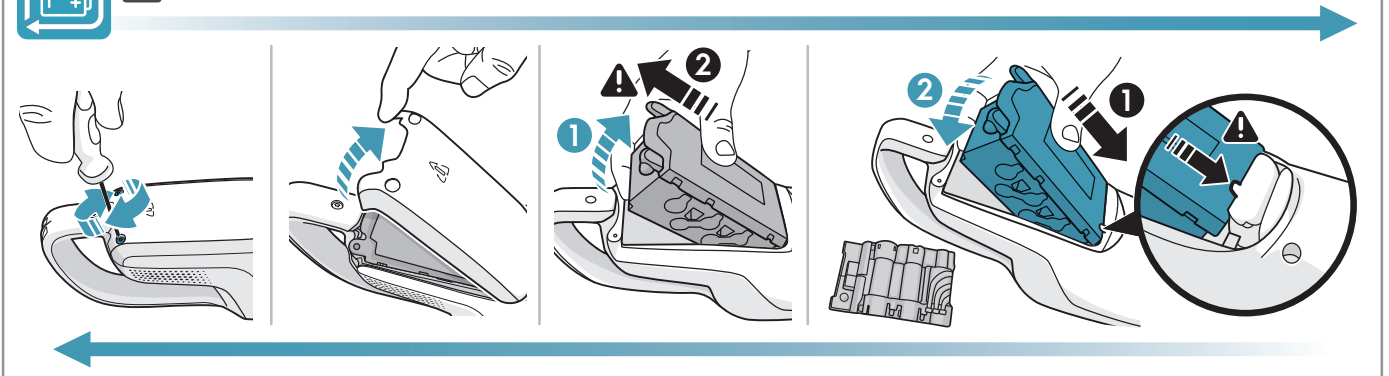

** 18V : ADS-I3G-22 25013GPG
** 21.6V/25.2V : KSC-18W-350050HE

! Please handle battery pack installation with care. The new battery pack must come from Electrolux or an authorized service center.

LOVEAIR