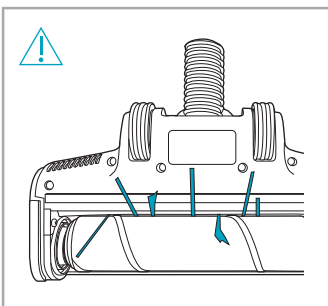

www.shop.electrolux.com

ESKW4	KIT23	KIT22	ZE150	ZE155	ZE149	ZE149A
900 923 436	900 923 383	900 923 354	900 923 377	900 923 379	900 923 380	900 923 381
Yearly performance Kit	Home and car kit	Duster kit	Battery - 2,5Ah	PetPro+	BedProPower+	BedProPowerUV+

ZE157	ZE158	ZE159	ZE146	ZE156
900 923 438	900 923 440	900 923 442	900 923 361	900 923 369
PowerPro mop nozzle	Standard pads	Delicate pads	Duster	PowerPro hard floor nozzle

A23975010