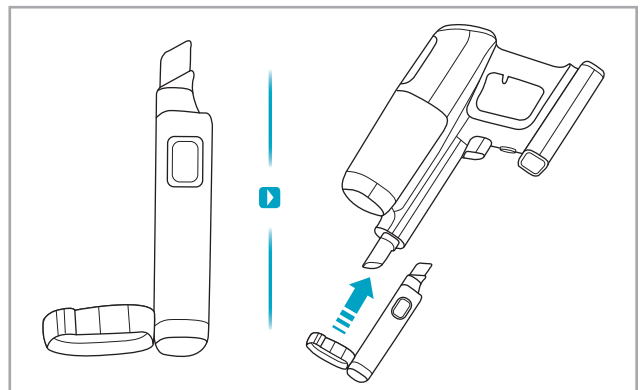

www.electrolux.com

2.5h 100%

ADC-42FMG-35 35042EPG
ADC-42FMG-35 35042EPB

 www.shop.electrolux.com

ESKW4	KIT23	KIT22	ZE150	ZE155	ZE149	ZE149A
900 923 436	900 923 383	900 923 354	900 923 377	900 923 379	900 923 380	900 923 381
Yearly performance Kit	Home and car kit	Duster kit	Battery - 2,5Ah	PetPro+	BedProPower+	BedProPowerUV+