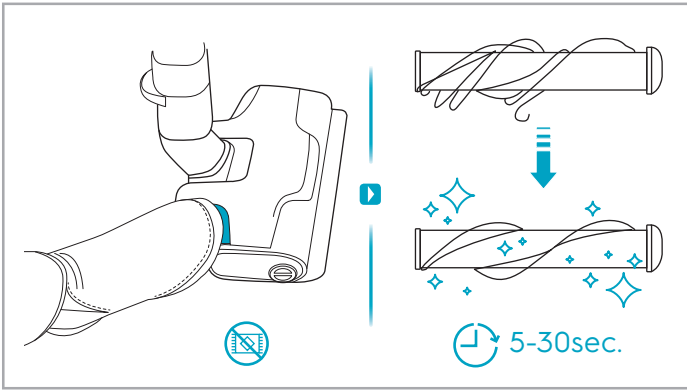

www.electrolux.com

2.5h 100%

ADC-42FMG-35 35042EPG
ADC-42FMG-35 35042EPB

 www.shop.electrolux.com

ESKW4	KIT23	KIT22	ZE150	ZE155	ZE149	ZE149A
900 923 436	900 923 383	900 923 354	900 923 377	900 923 379	900 923 380	900 923 381
Yearly performance Kit	Home and car kit	Duster kit	Battery - 2,5Ah	PetPro+	BedProPower+	BedProPowerUV+