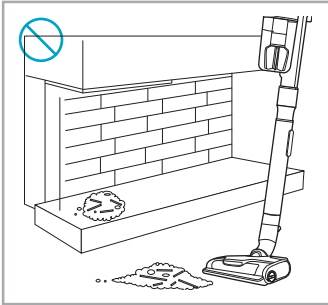

www.electrolux.com

2.5h 100%

ADC-42FMG-35 35042EPG
ADC-42FMG-35 35042EPB

 www.shop.electrolux.com

ESKW4	KIT23	KIT22	ZE150	ZE155	ZE149	ZE149A
900 923 436	900 923 383	900 923 354	900 923 377	900 923 379	900 923 380	900 923 381
Yearly performance Kit	Home and car kit	Duster kit	Battery - 2,5Ah	PetPro+	BedProPower+	BedProPowerUV+