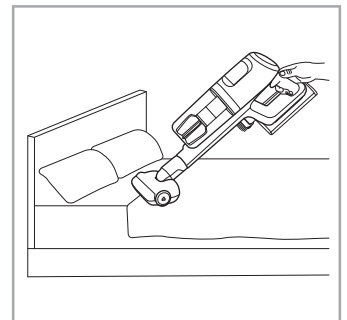

www.electrolux.com

2.5h 100%

ADC-42FMG-35 35042EPG
ADC-42FMG-35 35042EPB

 www.shop.electrolux.com

ESKW4	KIT23	KIT22	ZE150	ZE155	ZE149	ZE149A
900 923 436	900 923 383	900 923 354	900 923 377	900 923 379	900 923 380	900 923 381
Yearly performance Kit	Home and car kit	Duster kit	Battery - 2,5Ah	PetPro+	BedProPower+	BedProPowerUV+