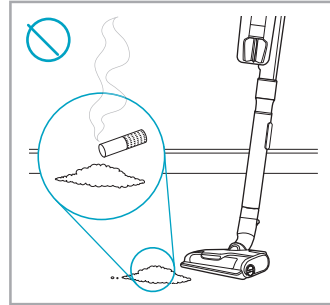

www.electrolux.com

2.5h 100%

ADC-42FMG-35 35042EPG
ADC-42FMG-35 35042EPB

 www.shop.electrolux.com

ESKW4	KIT23	KIT22	ZE150	ZE155	ZE149	ZE149A
900 923 436	900 923 383	900 923 354	900 923 377	900 923 379	900 923 380	900 923 381
Yearly performance Kit	Home and car kit	Duster kit	Battery - 2,5Ah	PetPro+	BedProPower+	BedProPowerUV+