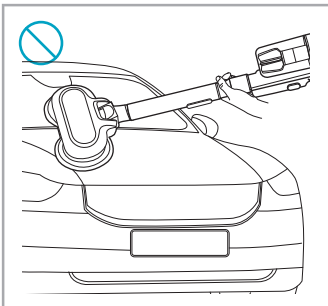

www.electrolux.com

2.5h 100%

ADC-42FMG-35 35042EPG
ADC-42FMG-35 35042EPB

 www.shop.electrolux.com

ESKW4	KIT23	KIT22	ZE150	ZE155	ZE149	ZE149A
900 923 436	900 923 383	900 923 354	900 923 377	900 923 379	900 923 380	900 923 381
Yearly performance Kit	Home and car kit	Duster kit	Battery - 2,5Ah	PetPro+	BedProPower+	BedProPowerUV+