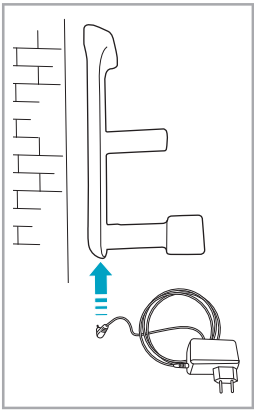

www.electrolux.com

2.5h 100%

ADC-42FMG-35 35042EPG
ADC-42FMG-35 35042EPB

 www.shop.electrolux.com

ESKW4	KIT23	KIT22	ZE150	ZE155	ZE149	ZE149A
900 923 436	900 923 383	900 923 354	900 923 377	900 923 379	900 923 380	900 923 381
Yearly performance Kit	Home and car kit	Duster kit	Battery - 2,5Ah	PetPro+	BedProPower+	BedProPowerUV+