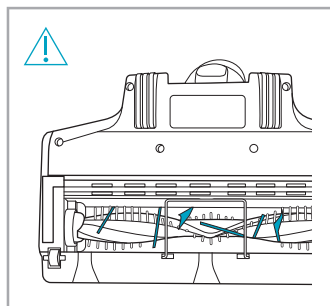

www.shop.electrolux.com

ESKW4	KIT23	KIT22	ZE150	ZE155	ZE149	ZE149A
900 923 436	900 923 383	900 923 354	900 923 377	900 923 379	900 923 380	900 923 381
Yearly performance Kit	Home and car kit	Duster kit	Battery - 2,5Ah	PetPro+	BedProPower+	BedProPowerUV+

ZE157	ZE158	ZE159	ZE146	ZE156
900 923 438	900 923 440	900 923 442	900 923 361	900 923 369
PowerPro mop nozzle	Standard pads	Delicate pads	Duster	PowerPro hard floor nozzle

A23975010