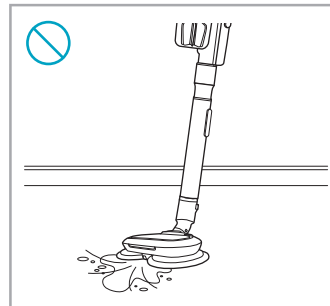

www.electrolux.com

2.5h 100%

ADC-42FMG-35 35042EPG
ADC-42FMG-35 35042EPB

 www.shop.electrolux.com

ESKW4	KIT23	KIT22	ZE150	ZE155	ZE149	ZE149A
900 923 436	900 923 383	900 923 354	900 923 377	900 923 379	900 923 380	900 923 381
Yearly performance Kit	Home and car kit	Duster kit	Battery - 2,5Ah	PetPro+	BedProPower+	BedProPowerUV+