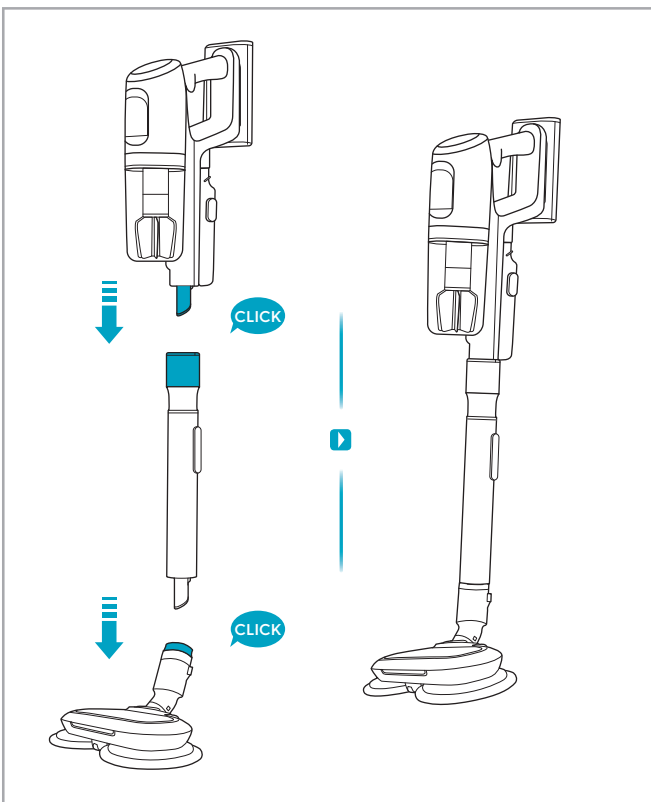

www.electrolux.com

2.5h 100%

ADC-42FMG-35 35042EPG
ADC-42FMG-35 35042EPB

 www.shop.electrolux.com

ESKW4	KIT23	KIT22	ZE150	ZE155	ZE149	ZE149A
900 923 436	900 923 383	900 923 354	900 923 377	900 923 379	900 923 380	900 923 381
Yearly performance Kit	Home and car kit	Duster kit	Battery - 2,5Ah	PetPro+	BedProPower+	BedProPowerUV+