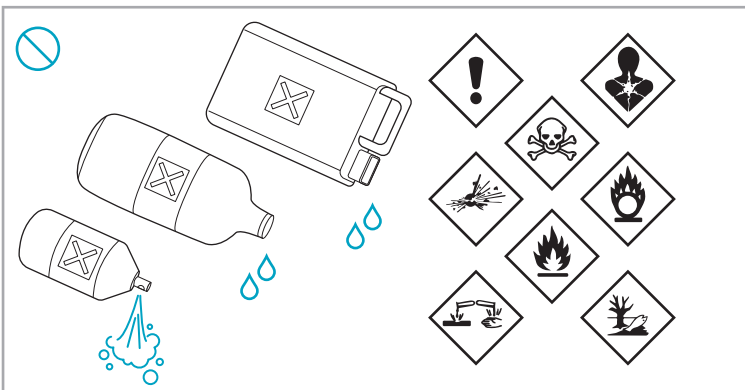

www.electrolux.com

2.5h 100%

ADC-42FMG-35 35042EPG
ADC-42FMG-35 35042EPB

 www.shop.electrolux.com

ESKW4	KIT23	KIT22	ZE150	ZE155	ZE149	ZE149A
900 923 436	900 923 383	900 923 354	900 923 377	900 923 379	900 923 380	900 923 381
Yearly performance Kit	Home and car kit	Duster kit	Battery - 2,5Ah	PetPro+	BedProPower+	BedProPowerUV+