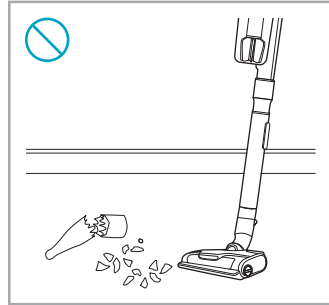

www.electrolux.com

2.5h 100%

ADC-42FMG-35 35042EPG
ADC-42FMG-35 35042EPB

 www.shop.electrolux.com

ESKW4	KIT23	KIT22	ZE150	ZE155	ZE149	ZE149A
900 923 436	900 923 383	900 923 354	900 923 377	900 923 379	900 923 380	900 923 381
Yearly performance Kit	Home and car kit	Duster kit	Battery - 2,5Ah	PetPro+	BedProPower+	BedProPowerUV+