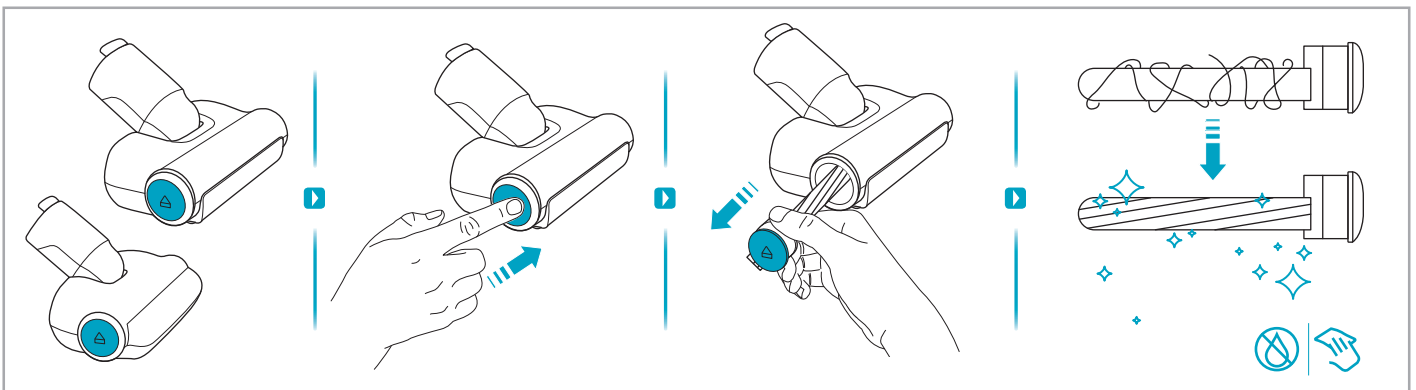

www.electrolux.com

2.5h 100%

ADC-42FMG-35 35042EPG
ADC-42FMG-35 35042EPB

 www.shop.electrolux.com

ESKW4	KIT23	KIT22	ZE150	ZE155	ZE149	ZE149A
900 923 436	900 923 383	900 923 354	900 923 377	900 923 379	900 923 380	900 923 381
Yearly performance Kit	Home and car kit	Duster kit	Battery - 2,5Ah	PetPro+	BedProPower+	BedProPowerUV+