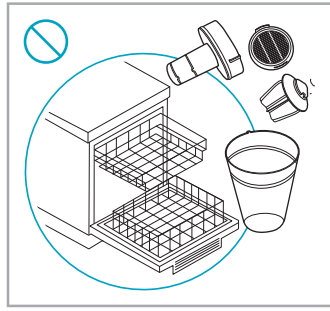

www.electrolux.com

2.5h 100%

ADC-42FMG-35 35042EPG
ADC-42FMG-35 35042EPB

 www.shop.electrolux.com

ESKW4	KIT23	KIT22	ZE150	ZE155	ZE149	ZE149A
900 923 436	900 923 383	900 923 354	900 923 377	900 923 379	900 923 380	900 923 381
Yearly performance Kit	Home and car kit	Duster kit	Battery - 2,5Ah	PetPro+	BedProPower+	BedProPowerUV+