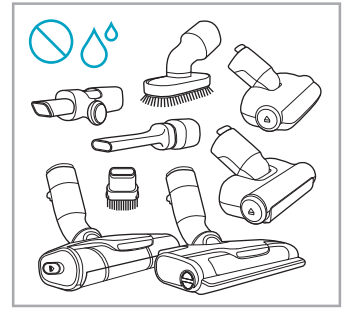

www.electrolux.com

2.5h 100%

ADC-42FMG-35 35042EPG
ADC-42FMG-35 35042EPB

 www.shop.electrolux.com

ESKW4	KIT23	KIT22	ZE150	ZE155	ZE149	ZE149A
900 923 436	900 923 383	900 923 354	900 923 377	900 923 379	900 923 380	900 923 381
Yearly performance Kit	Home and car kit	Duster kit	Battery - 2,5Ah	PetPro+	BedProPower+	BedProPowerUV+