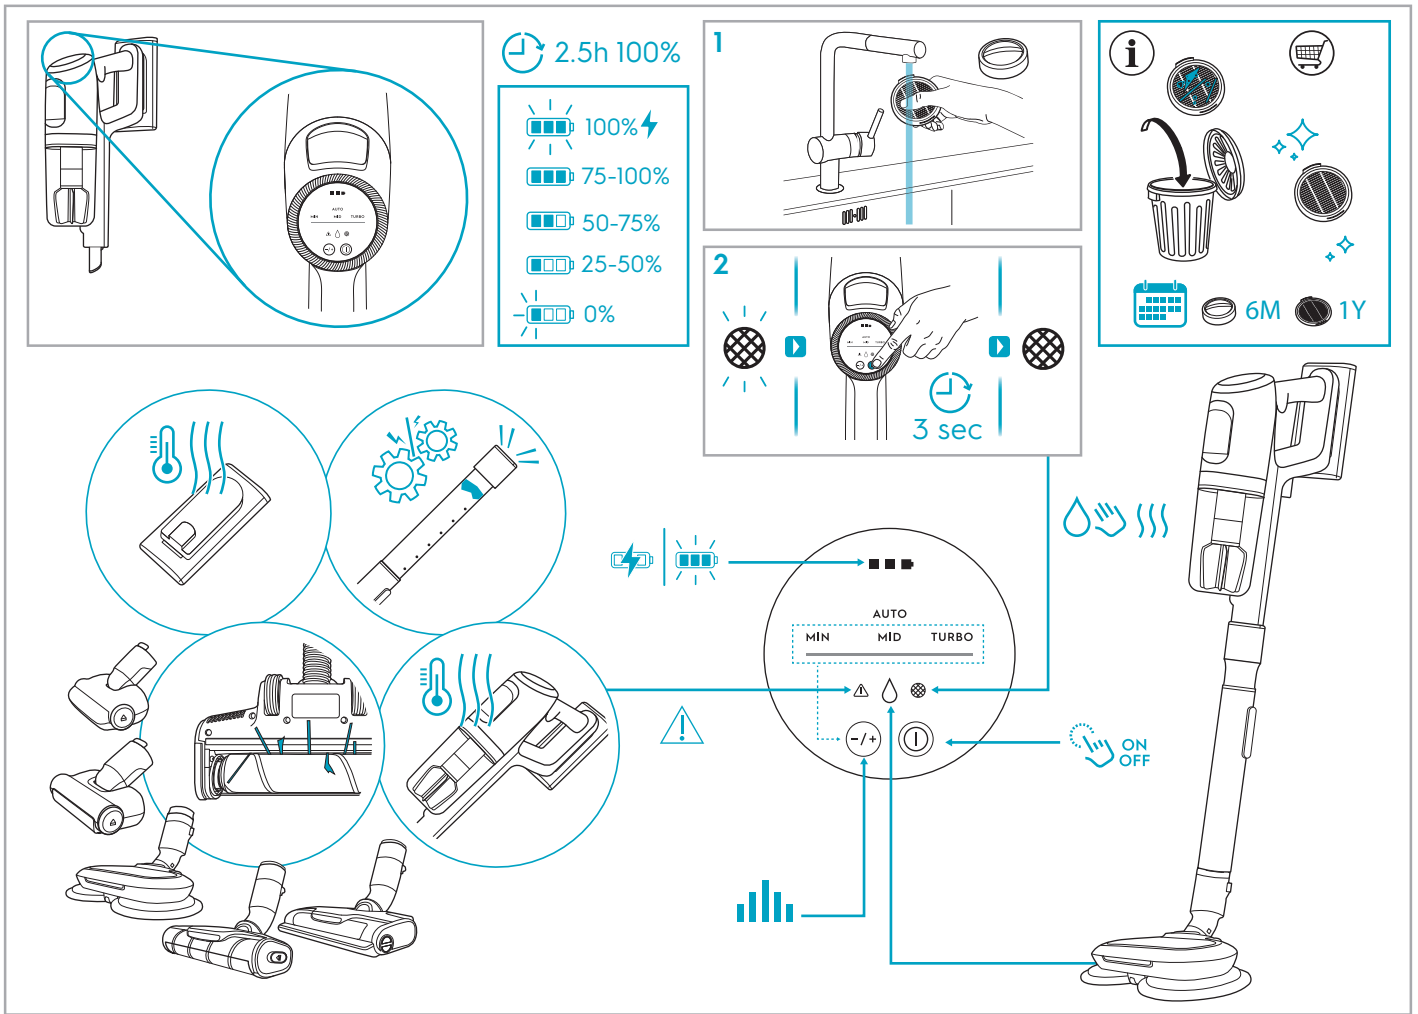

www.electrolux.com

2.5h 100%

ADC-42FMG-35 35042EPG
ADC-42FMG-35 35042EPB

 www.shop.electrolux.com

ESKW4	KIT23	KIT22	ZE150	ZE155	ZE149	ZE149A
900 923 436	900 923 383	900 923 354	900 923 377	900 923 379	900 923 380	900 923 381
Yearly performance Kit	Home and car kit	Duster kit	Battery - 2,5Ah	PetPro+	BedProPower+	BedProPowerUV+