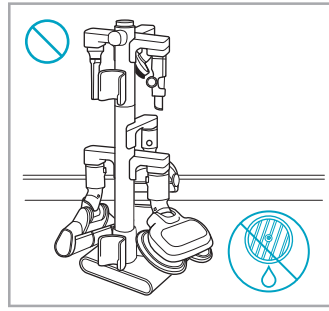

www.shop.electrolux.com

ESKW4	KIT23	KIT22	ZE150	ZE155	ZE149	ZE149A
900 923 436	900 923 383	900 923 354	900 923 377	900 923 379	900 923 380	900 923 381
Yearly performance Kit	Home and car kit	Duster kit	Battery - 2,5Ah	PetPro+	BedProPower+	BedProPowerUV+

ZE157	ZE158	ZE159	ZE146	ZE156
900 923 438	900 923 440	900 923 442	900 923 361	900 923 369
PowerPro mop nozzle	Standard pads	Delicate pads	Duster	PowerPro hard floor nozzle

A23975010