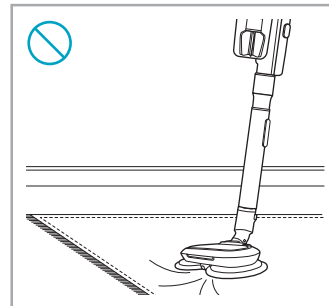

www.electrolux.com

2.5h 100%

ADC-42FMG-35 35042EPG
ADC-42FMG-35 35042EPB

 www.shop.electrolux.com

ESKW4	KIT23	KIT22	ZE150	ZE155	ZE149	ZE149A
900 923 436	900 923 383	900 923 354	900 923 377	900 923 379	900 923 380	900 923 381
Yearly performance Kit	Home and car kit	Duster kit	Battery - 2,5Ah	PetPro+	BedProPower+	BedProPowerUV+