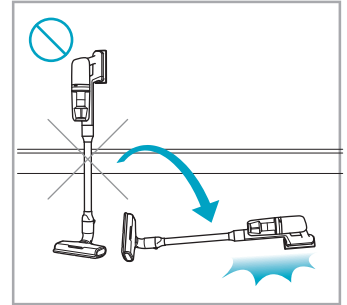

www.electrolux.com

2.5h 100%

ADC-42FMG-35 35042EPG
ADC-42FMG-35 35042EPB

 www.shop.electrolux.com

ESKW4	KIT23	KIT22	ZE150	ZE155	ZE149	ZE149A
900 923 436	900 923 383	900 923 354	900 923 377	900 923 379	900 923 380	900 923 381
Yearly performance Kit	Home and car kit	Duster kit	Battery - 2,5Ah	PetPro+	BedProPower+	BedProPowerUV+