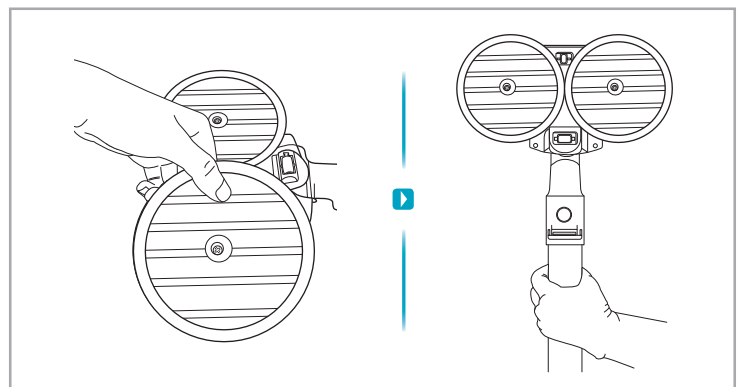

www.electrolux.com

2.5h 100%

ADC-42FMG-35 35042EPG
ADC-42FMG-35 35042EPB

 www.shop.electrolux.com

ESKW4	KIT23	KIT22	ZE150	ZE155	ZE149	ZE149A
900 923 436	900 923 383	900 923 354	900 923 377	900 923 379	900 923 380	900 923 381
Yearly performance Kit	Home and car kit	Duster kit	Battery - 2,5Ah	PetPro+	BedProPower+	BedProPowerUV+