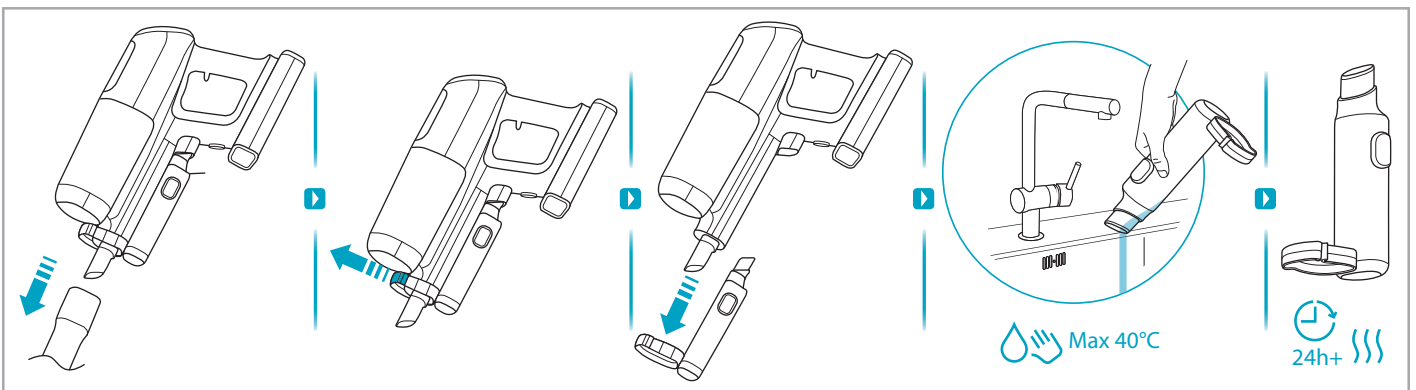

www.electrolux.com

2.5h 100%

ADC-42FMG-35 35042EPG
ADC-42FMG-35 35042EPB

 www.shop.electrolux.com

ESKW4	KIT23	KIT22	ZE150	ZE155	ZE149	ZE149A
900 923 436	900 923 383	900 923 354	900 923 377	900 923 379	900 923 380	900 923 381
Yearly performance Kit	Home and car kit	Duster kit	Battery - 2,5Ah	PetPro+	BedProPower+	BedProPowerUV+