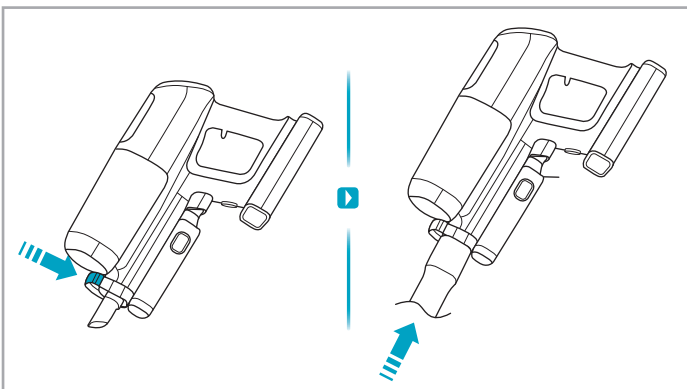

www.electrolux.com

2.5h 100%

ADC-42FMG-35 35042EPG
ADC-42FMG-35 35042EPB

 www.shop.electrolux.com

ESKW4	KIT23	KIT22	ZE150	ZE155	ZE149	ZE149A
900 923 436	900 923 383	900 923 354	900 923 377	900 923 379	900 923 380	900 923 381
Yearly performance Kit	Home and car kit	Duster kit	Battery - 2,5Ah	PetPro+	BedProPower+	BedProPowerUV+