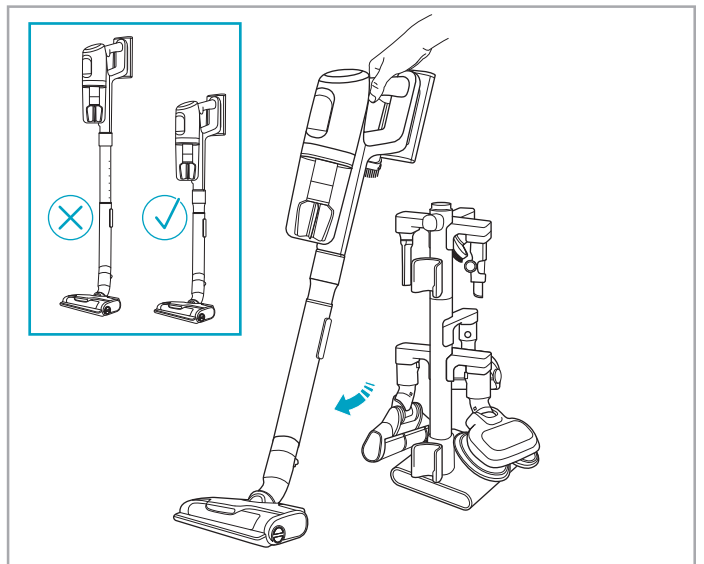

www.electrolux.com

2.5h 100%

ADC-42FMG-35 35042EPG
ADC-42FMG-35 35042EPB

 www.shop.electrolux.com

ESKW4	KIT23	KIT22	ZE150	ZE155	ZE149	ZE149A
900 923 436	900 923 383	900 923 354	900 923 377	900 923 379	900 923 380	900 923 381
Yearly performance Kit	Home and car kit	Duster kit	Battery - 2,5Ah	PetPro+	BedProPower+	BedProPowerUV+