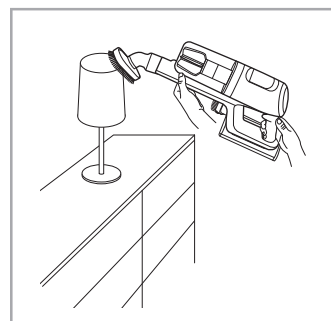

www.electrolux.com

2.5h 100%

ADC-42FMG-35 35042EPG
ADC-42FMG-35 35042EPB

 www.shop.electrolux.com

ESKW4	KIT23	KIT22	ZE150	ZE155	ZE149	ZE149A
900 923 436	900 923 383	900 923 354	900 923 377	900 923 379	900 923 380	900 923 381
Yearly performance Kit	Home and car kit	Duster kit	Battery - 2,5Ah	PetPro+	BedProPower+	BedProPowerUV+