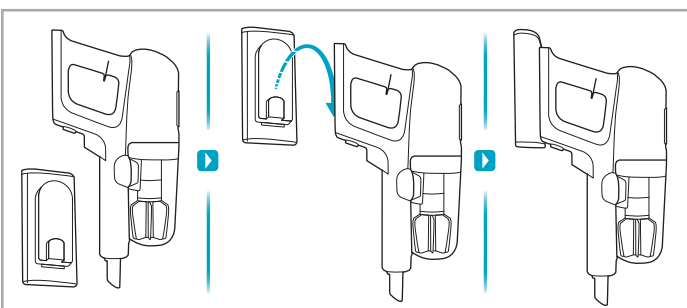

www.electrolux.com

2.5h 100%

ADC-42FMG-35 35042EPG
ADC-42FMG-35 35042EPB

 www.shop.electrolux.com

ESKW4	KIT23	KIT22	ZE150	ZE155	ZE149	ZE149A
900 923 436	900 923 383	900 923 354	900 923 377	900 923 379	900 923 380	900 923 381
Yearly performance Kit	Home and car kit	Duster kit	Battery - 2,5Ah	PetPro+	BedProPower+	BedProPowerUV+