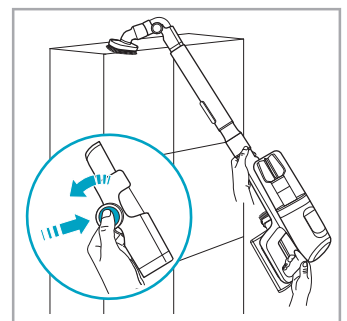

www.electrolux.com

2.5h 100%

ADC-42FMG-35 35042EPG
ADC-42FMG-35 35042EPB

 www.shop.electrolux.com

ESKW4	KIT23	KIT22	ZE150	ZE155	ZE149	ZE149A
900 923 436	900 923 383	900 923 354	900 923 377	900 923 379	900 923 380	900 923 381
Yearly performance Kit	Home and car kit	Duster kit	Battery - 2,5Ah	PetPro+	BedProPower+	BedProPowerUV+