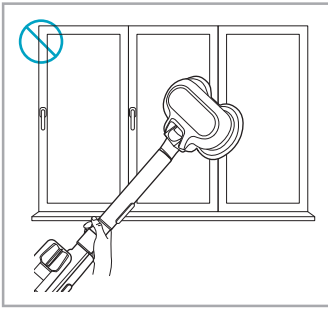

www.electrolux.com

2.5h 100%

ADC-42FMG-35 35042EPG
ADC-42FMG-35 35042EPB

 www.shop.electrolux.com

ESKW4	KIT23	KIT22	ZE150	ZE155	ZE149	ZE149A
900 923 436	900 923 383	900 923 354	900 923 377	900 923 379	900 923 380	900 923 381
Yearly performance Kit	Home and car kit	Duster kit	Battery - 2,5Ah	PetPro+	BedProPower+	BedProPowerUV+