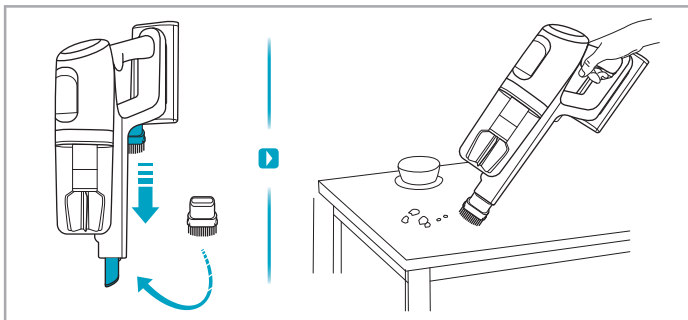

www.electrolux.com

2.5h 100%

ADC-42FMG-35 35042EPG
ADC-42FMG-35 35042EPB

 www.shop.electrolux.com

ESKW4	KIT23	KIT22	ZE150	ZE155	ZE149	ZE149A
900 923 436	900 923 383	900 923 354	900 923 377	900 923 379	900 923 380	900 923 381
Yearly performance Kit	Home and car kit	Duster kit	Battery - 2,5Ah	PetPro+	BedProPower+	BedProPowerUV+