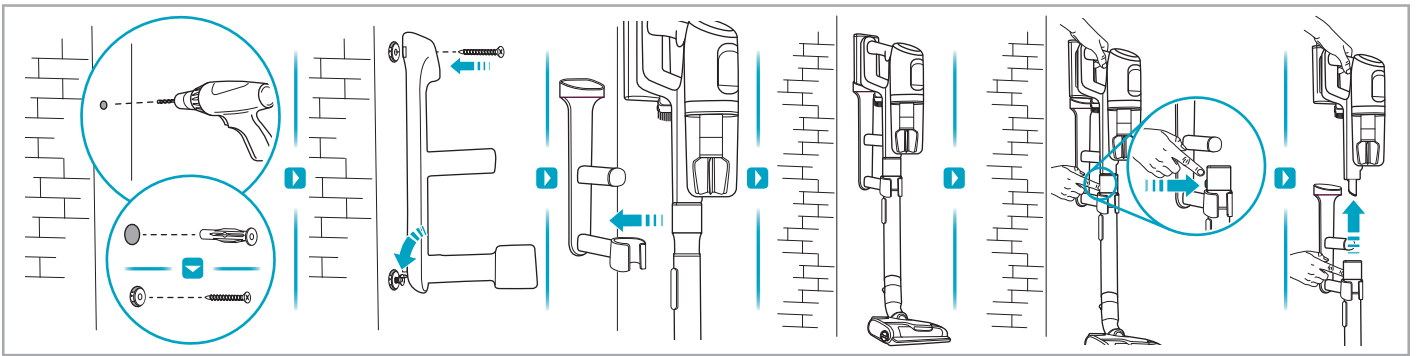

www.electrolux.com

2.5h 100%

ADC-42FMG-35 35042EPG
ADC-42FMG-35 35042EPB

 www.shop.electrolux.com

ESKW4	KIT23	KIT22	ZE150	ZE155	ZE149	ZE149A
900 923 436	900 923 383	900 923 354	900 923 377	900 923 379	900 923 380	900 923 381
Yearly performance Kit	Home and car kit	Duster kit	Battery - 2,5Ah	PetPro+	BedProPower+	BedProPowerUV+