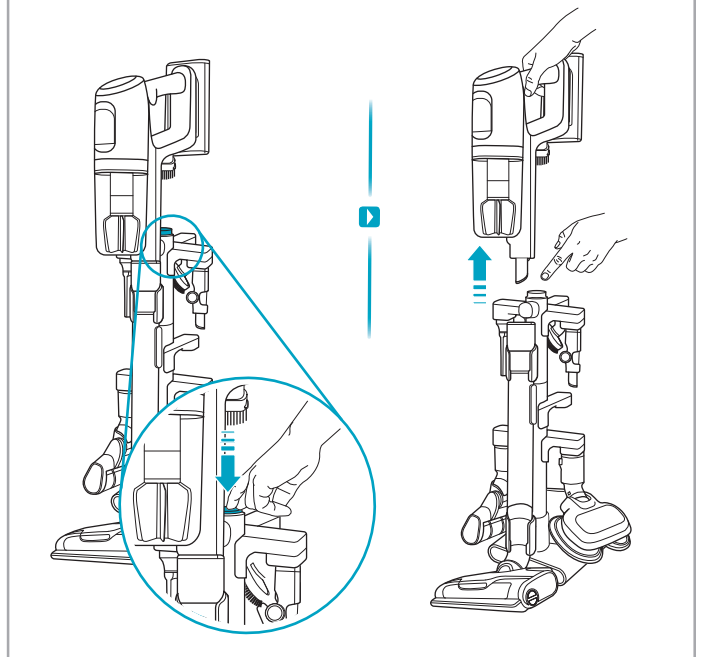

www.electrolux.com

2.5h 100%

ADC-42FMG-35 35042EPG
ADC-42FMG-35 35042EPB

 www.shop.electrolux.com

ESKW4	KIT23	KIT22	ZE150	ZE155	ZE149	ZE149A
900 923 436	900 923 383	900 923 354	900 923 377	900 923 379	900 923 380	900 923 381
Yearly performance Kit	Home and car kit	Duster kit	Battery - 2,5Ah	PetPro+	BedProPower+	BedProPowerUV+