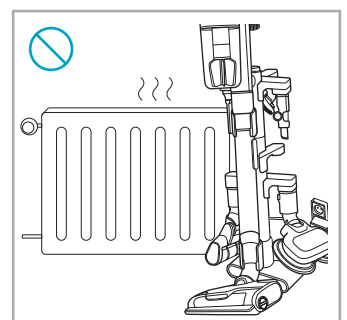

www.electrolux.com

2.5h 100%

ADC-42FMG-35 35042EPG
ADC-42FMG-35 35042EPB

 www.shop.electrolux.com

ESKW4	KIT23	KIT22	ZE150	ZE155	ZE149	ZE149A
900 923 436	900 923 383	900 923 354	900 923 377	900 923 379	900 923 380	900 923 381
Yearly performance Kit	Home and car kit	Duster kit	Battery - 2,5Ah	PetPro+	BedProPower+	BedProPowerUV+