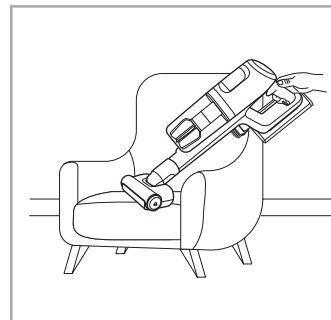

www.electrolux.com

2.5h 100%

ADC-42FMG-35 35042EPG
ADC-42FMG-35 35042EPB

 www.shop.electrolux.com

ESKW4	KIT23	KIT22	ZE150	ZE155	ZE149	ZE149A
900 923 436	900 923 383	900 923 354	900 923 377	900 923 379	900 923 380	900 923 381
Yearly performance Kit	Home and car kit	Duster kit	Battery - 2,5Ah	PetPro+	BedProPower+	BedProPowerUV+