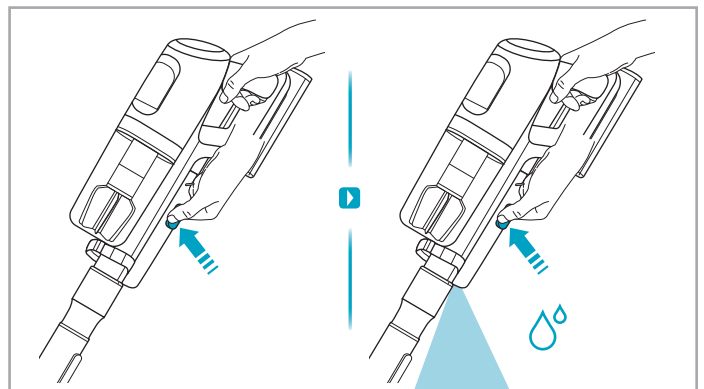

www.electrolux.com

2.5h 100%

ADC-42FMG-35 35042EPG
ADC-42FMG-35 35042EPB

 www.shop.electrolux.com

ESKW4	KIT23	KIT22	ZE150	ZE155	ZE149	ZE149A
900 923 436	900 923 383	900 923 354	900 923 377	900 923 379	900 923 380	900 923 381
Yearly performance Kit	Home and car kit	Duster kit	Battery - 2,5Ah	PetPro+	BedProPower+	BedProPowerUV+