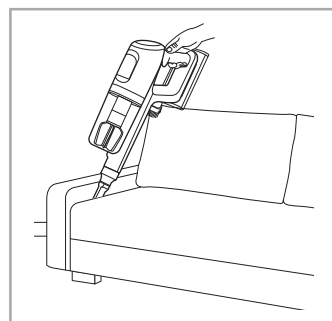

www.electrolux.com

2.5h 100%

ADC-42FMG-35 35042EPG
ADC-42FMG-35 35042EPB

 www.shop.electrolux.com

ESKW4	KIT23	KIT22	ZE150	ZE155	ZE149	ZE149A
900 923 436	900 923 383	900 923 354	900 923 377	900 923 379	900 923 380	900 923 381
Yearly performance Kit	Home and car kit	Duster kit	Battery - 2,5Ah	PetPro+	BedProPower+	BedProPowerUV+