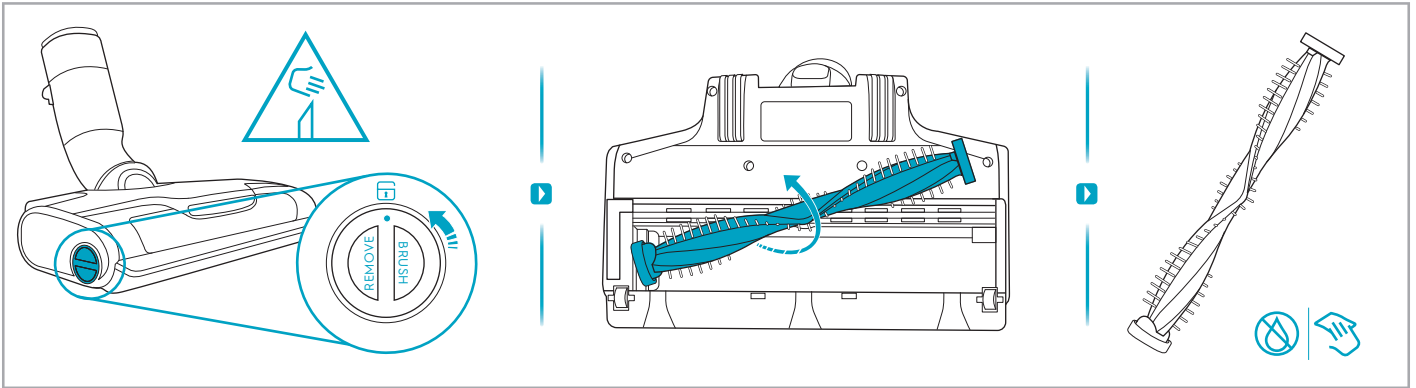

www.electrolux.com

2.5h 100%

ADC-42FMG-35 35042EPG
ADC-42FMG-35 35042EPB

 www.shop.electrolux.com

ESKW4	KIT23	KIT22	ZE150	ZE155	ZE149	ZE149A
900 923 436	900 923 383	900 923 354	900 923 377	900 923 379	900 923 380	900 923 381
Yearly performance Kit	Home and car kit	Duster kit	Battery - 2,5Ah	PetPro+	BedProPower+	BedProPowerUV+