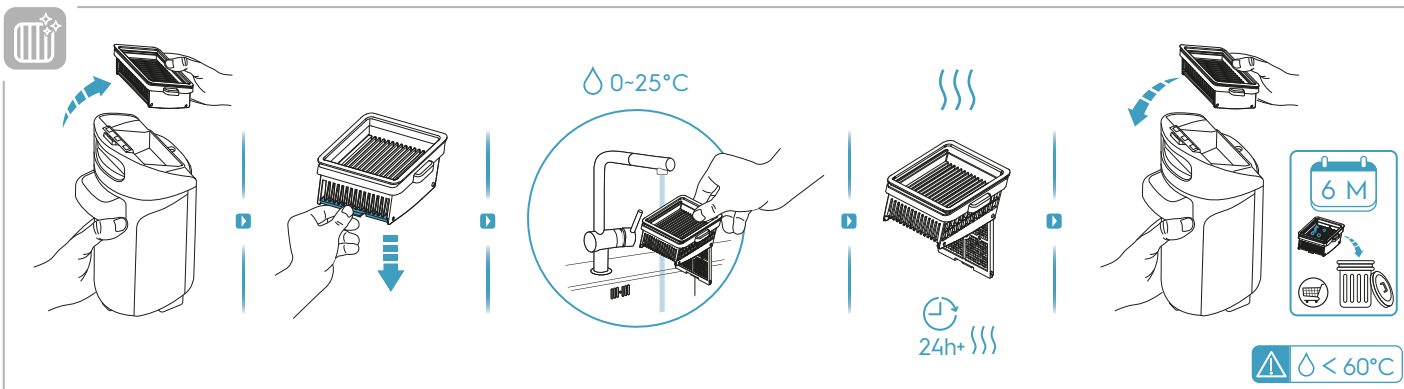

⚠️ 0-25°C

⚠️ 0-25°C

EF162
900 923 594
Fine Dust Filter

*Availability of item varies by region and country.

LOVEAIR

Instrukcja pobrana ze strony loveair.pl