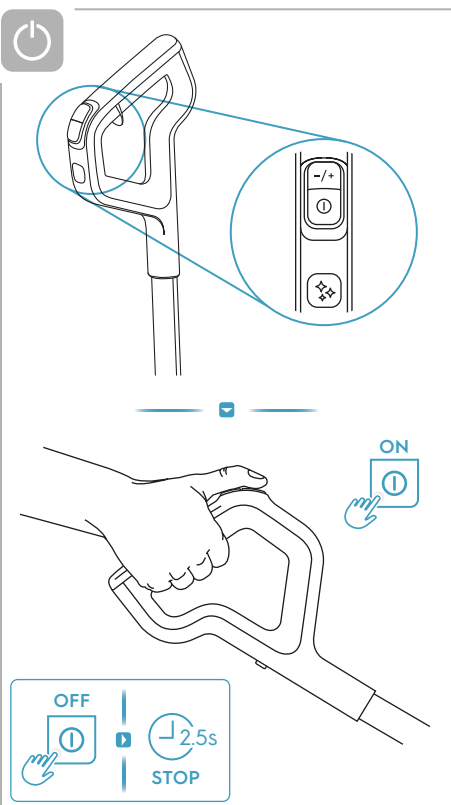

Allow to use the hard floor detergent with low bubbles & pH value 5-8