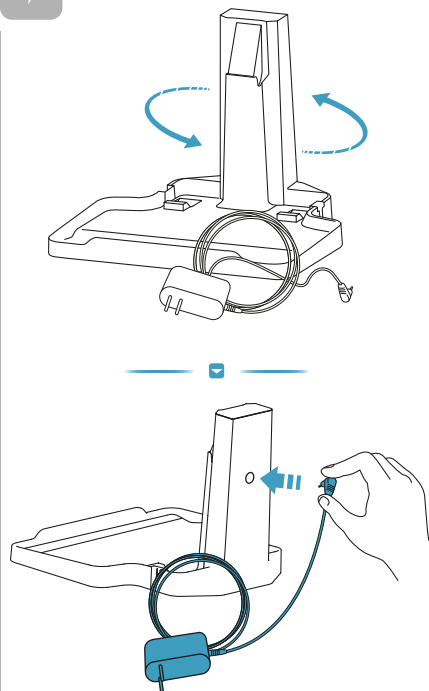

Electrolux

User Manual

**Ultimate 800
Wet & Dry
Cordless cleaner**

*Actual product may differ from illustration.

Accessories

KSA-30C-260110HE

Additional Parts

*Actual product may differ from illustration.

⚠️ 0-25°C

⚠️ 0-25°C

EF162
900 923 594
Fine Dust Filter

*Availability of item varies by region and country.

LOVEAIR

Instrukcja pobrana ze strony loveair.pl