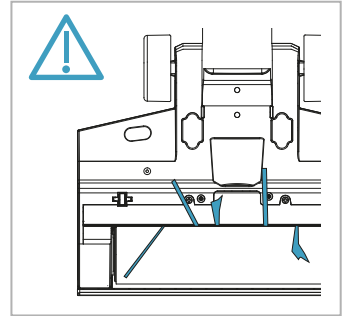

⚠️ 0-25°C

⚠️ 0-25°C

EF162
900 923 594
Fine Dust Filter

*Availability of item varies by region and country.

LOVEAIR

Instrukcja pobrana ze strony loveair.pl