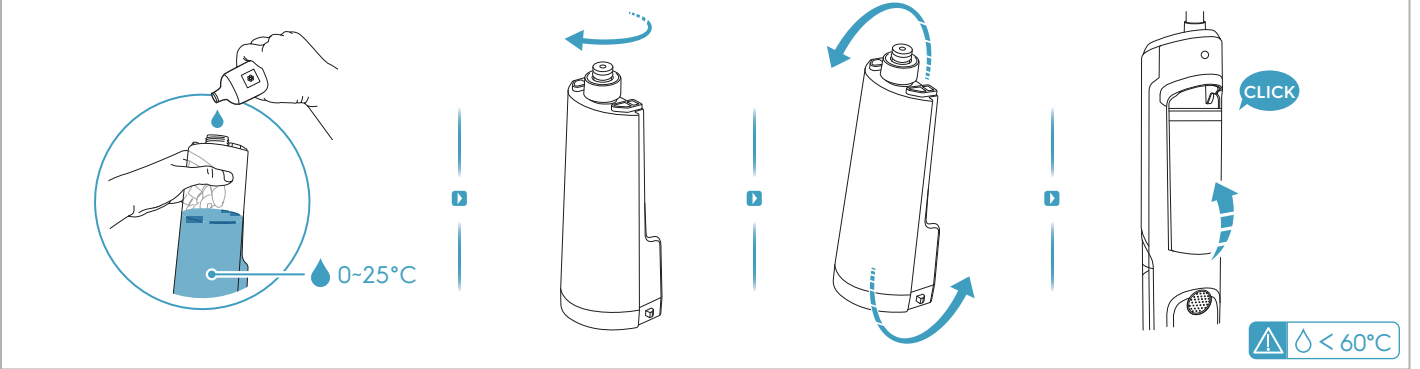

Allow to use the hard floor detergent with low bubbles & pH value 5-8