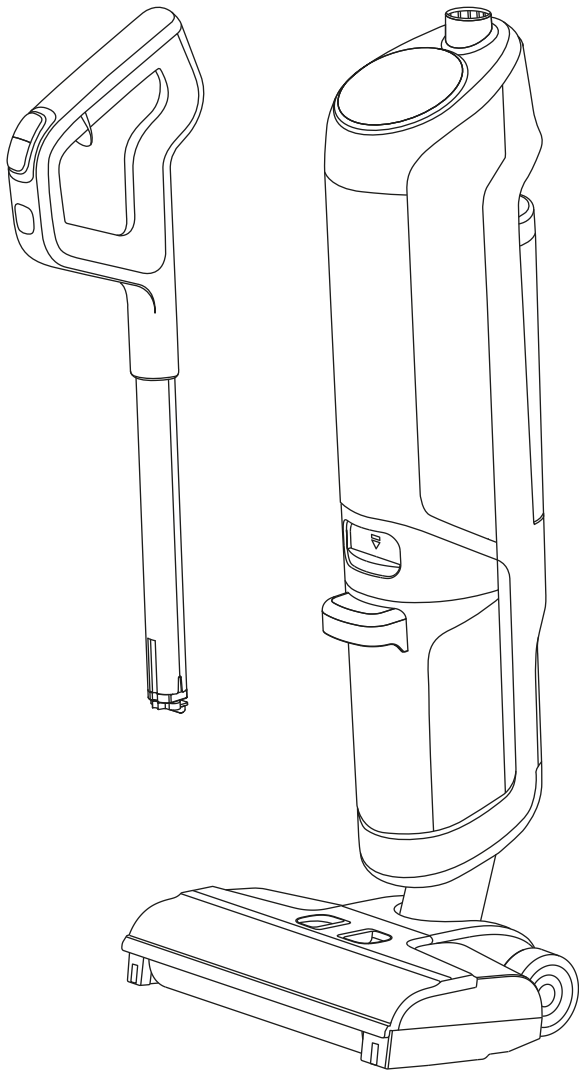

Electrolux

User Manual

**Ultimate 800
Wet & Dry
Cordless cleaner**

*Actual product may differ from illustration.

Accessories

KSA-30C-260110HE

Additional Parts

*Actual product may differ from illustration.