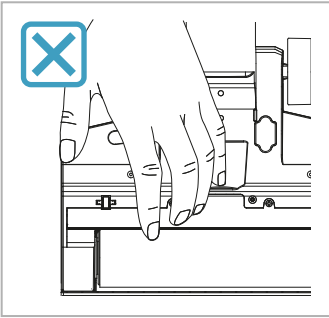

⚠️ 0-25°C

⚠️ 0-25°C

EF162
900 923 594
Fine Dust Filter

*Availability of item varies by region and country.

LOVEAIR

Instrukcja pobrana ze strony loveair.pl