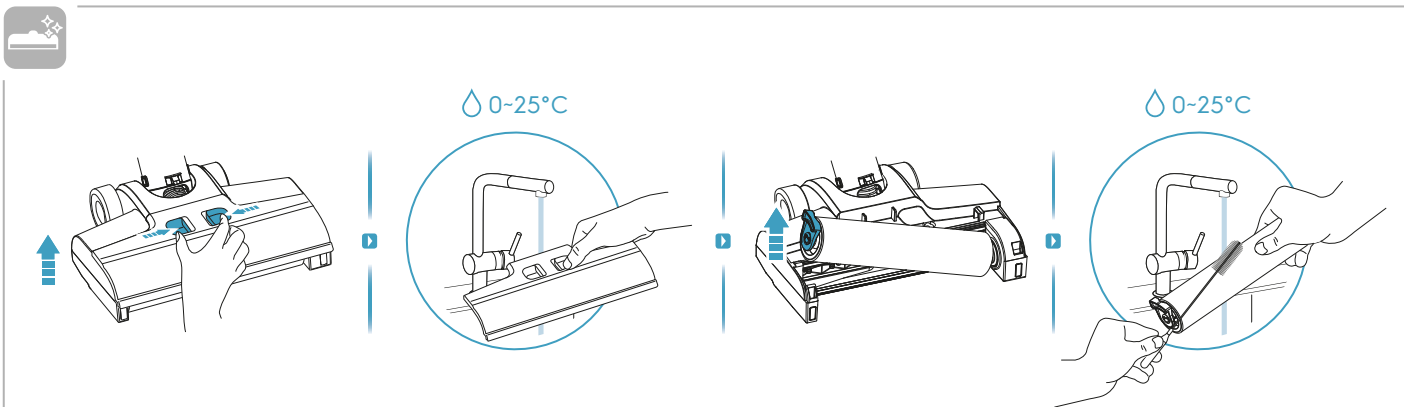

⚠️ 0-25°C

⚠️ 0-25°C

EF162
900 923 594
Fine Dust Filter

*Availability of item varies by region and country.

LOVEAIR

Instrukcja pobrana ze strony loveair.pl