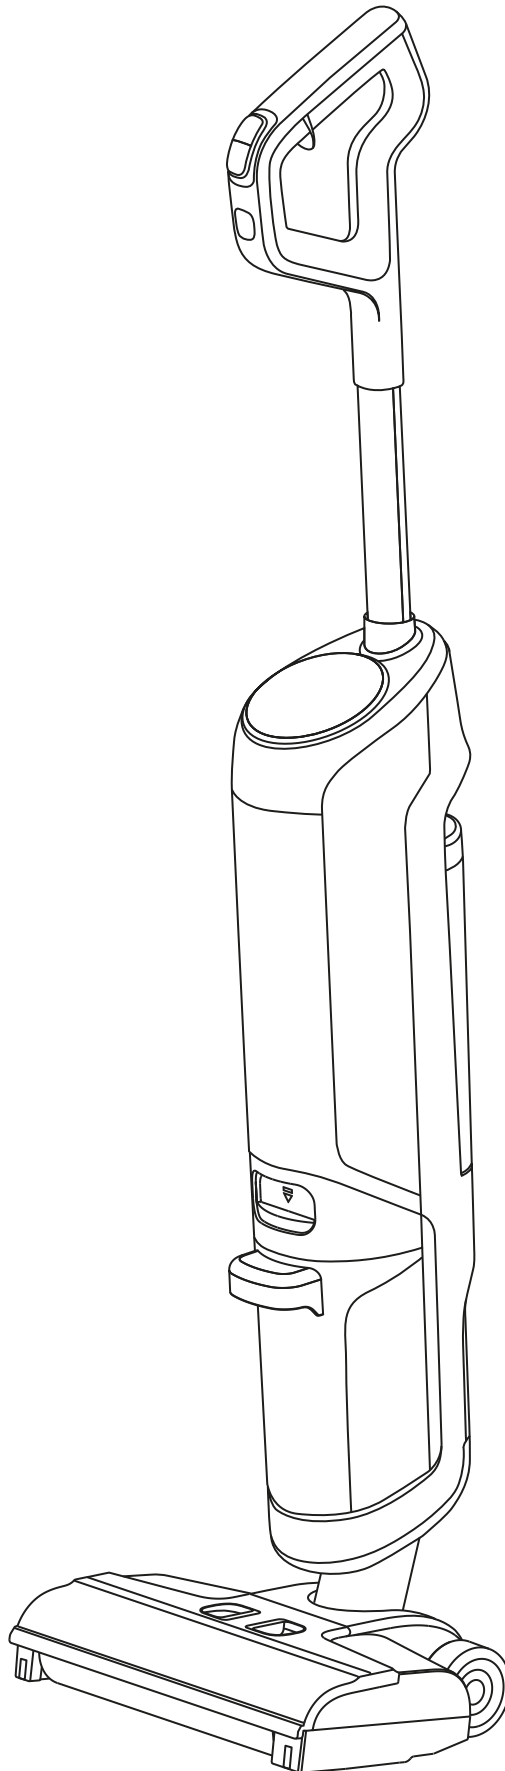

Electrolux

User Manual

**Ultimate 800
Wet & Dry
Cordless cleaner**

*Actual product may differ from illustration.

Accessories

KSA-30C-260110HE

Additional Parts

*Actual product may differ from illustration.

*Actual product may differ from illustration.

≤4h 100%

66-100%

33-66%

10-33%

0-10%

Allow to use the hard floor detergent with low bubbles & pH value 5-8

⚠️ 0-25°C

⚠️ 0-25°C

⚠️ 0-25°C

EF162
900 923 594
Fine Dust Filter

*Availability of item varies by region and country.

LOVEAIR

Instrukcja pobrana ze strony loveair.pl