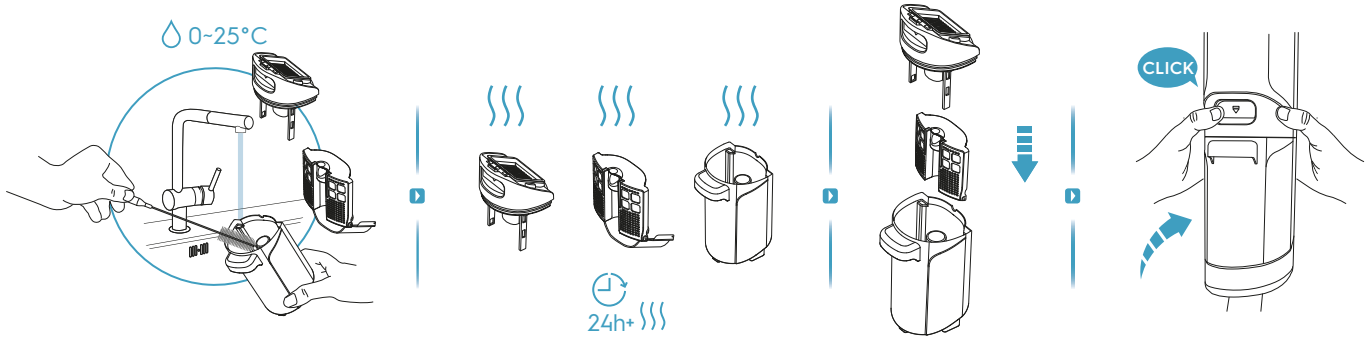

⚠️ 0-25°C

⚠️ 0-25°C

⚠️ 0-25°C