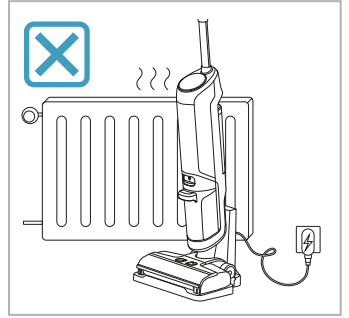

⚠️ 0-25°C

⚠️ 0-25°C

EF162
900 923 594
Fine Dust Filter

*Availability of item varies by region and country.

LOVEAIR

Instrukcja pobrana ze strony loveair.pl