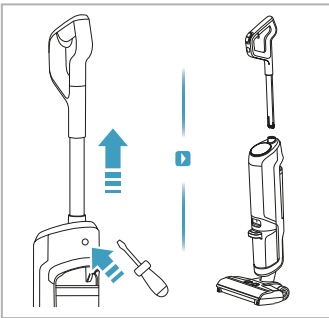

⚠️ 0-25°C

⚠️ 0-25°C

EF162
900 923 594
Fine Dust Filter

*Availability of item varies by region and country.

LOVEAIR

Instrukcja pobrana ze strony loveair.pl