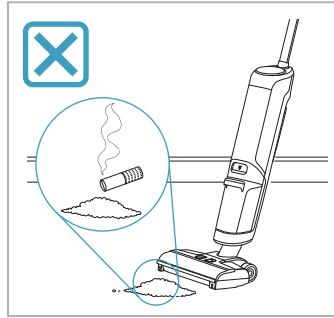

⚠️ 0-25°C

⚠️ 0-25°C

EF162
900 923 594
Fine Dust Filter

*Availability of item varies by region and country.

LOVEAIR

Instrukcja pobrana ze strony loveair.pl