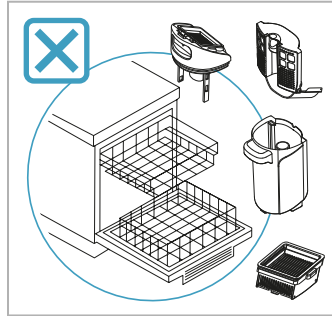

⚠️ 0-25°C

⚠️ 0-25°C

EF162
900 923 594
Fine Dust Filter

*Availability of item varies by region and country.

LOVEAIR

Instrukcja pobrana ze strony loveair.pl