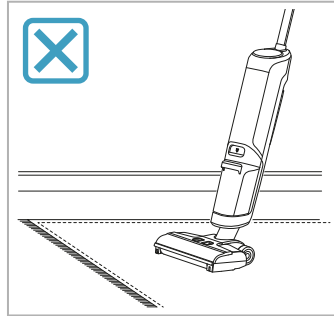

⚠️ 0-25°C

⚠️ 0-25°C

EF162
900 923 594
Fine Dust Filter

*Availability of item varies by region and country.

LOVEAIR

Instrukcja pobrana ze strony loveair.pl