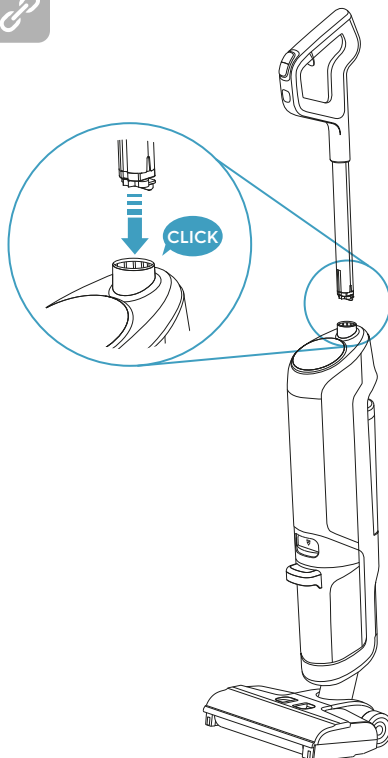

Electrolux

User Manual

**Ultimate 800
Wet & Dry
Cordless cleaner**

*Actual product may differ from illustration.

Accessories

KSA-30C-260110HE

Additional Parts

*Actual product may differ from illustration.