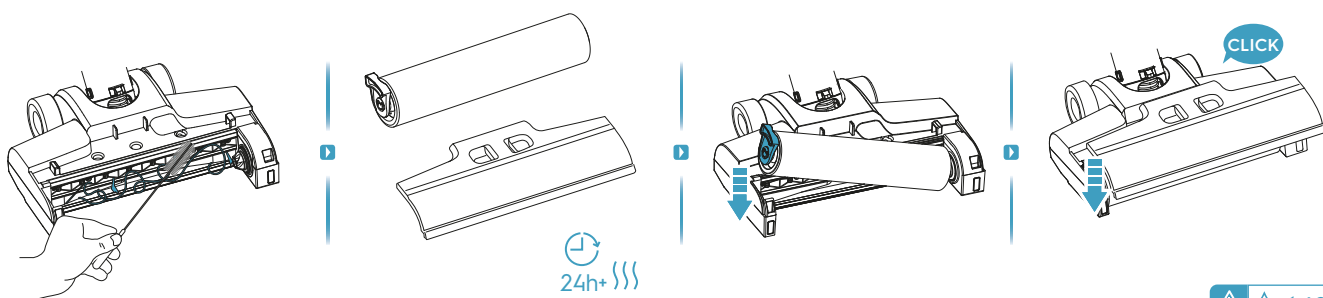

⚠️ 0-25°C

⚠️ 0-25°C

⚠️ 0-25°C