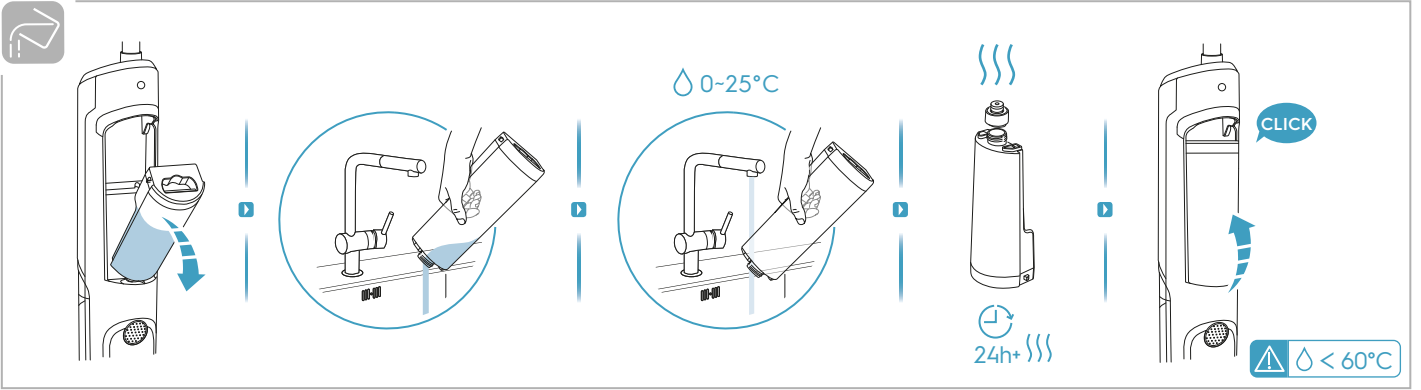

⚠️ 0-25°C

⚠️ 0-25°C

EF162
900 923 594
Fine Dust Filter

*Availability of item varies by region and country.

LOVEAIR

Instrukcja pobrana ze strony loveair.pl