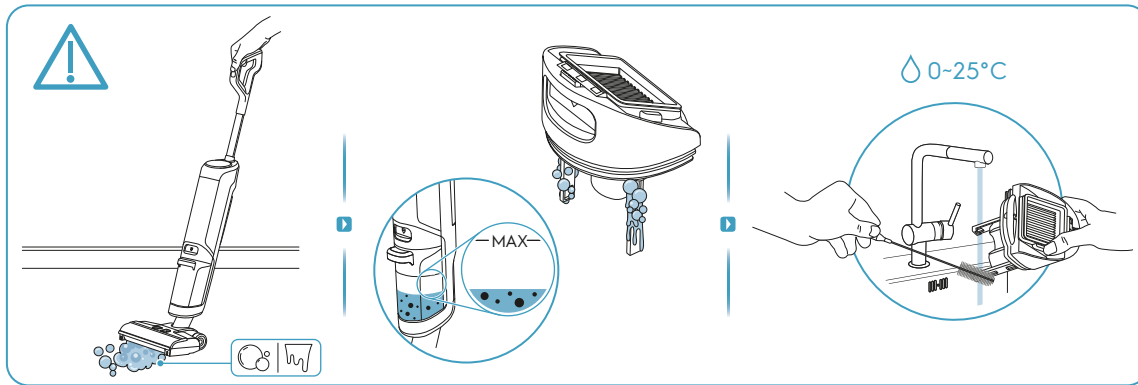

⚠️ 0-25°C

⚠️ 0-25°C

⚠️ 0-25°C