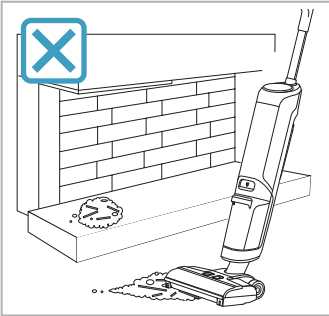

⚠️ 0-25°C

⚠️ 0-25°C

EF162
900 923 594
Fine Dust Filter

*Availability of item varies by region and country.

LOVEAIR

Instrukcja pobrana ze strony loveair.pl