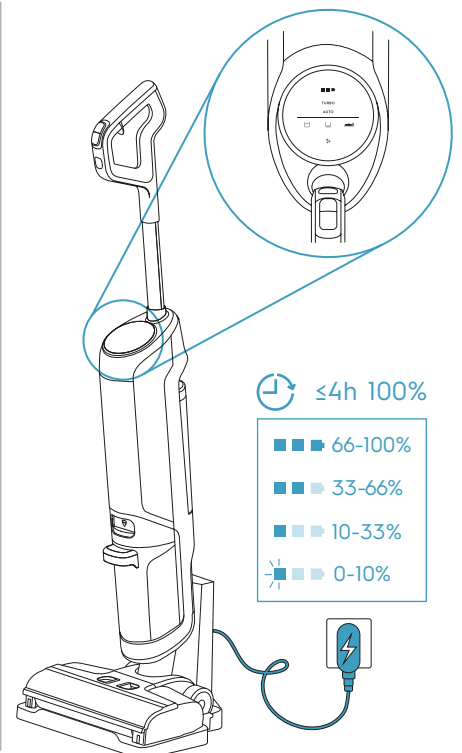

≤4h 100%

66-100%

33-66%

10-33%

0-10%