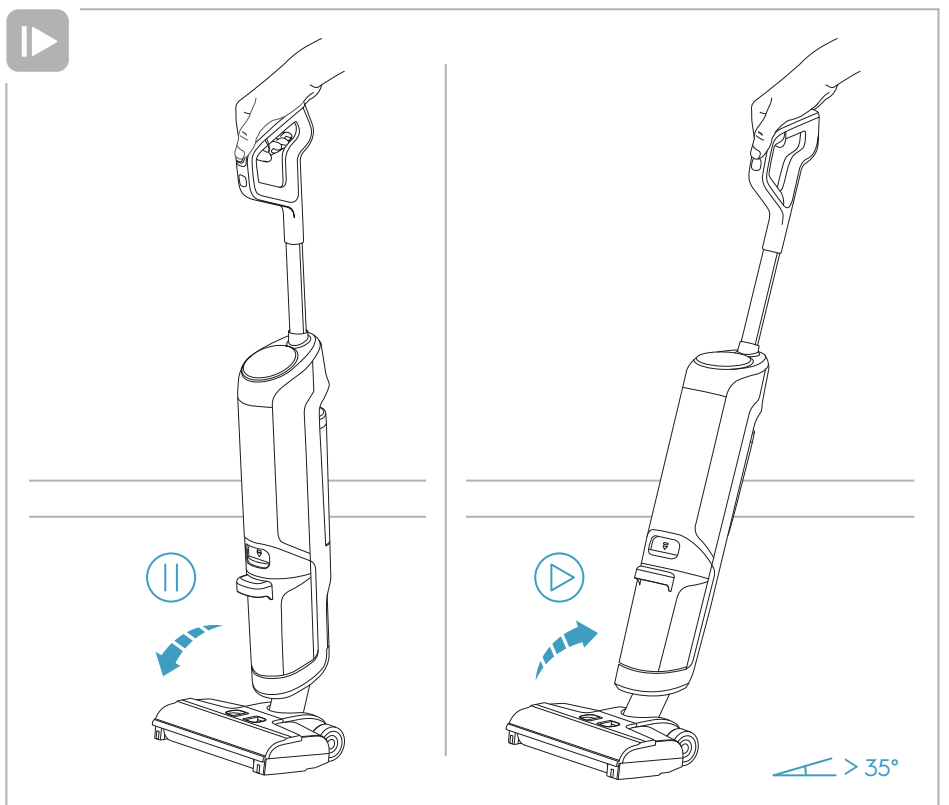

Allow to use the hard floor detergent with low bubbles & pH value 5-8